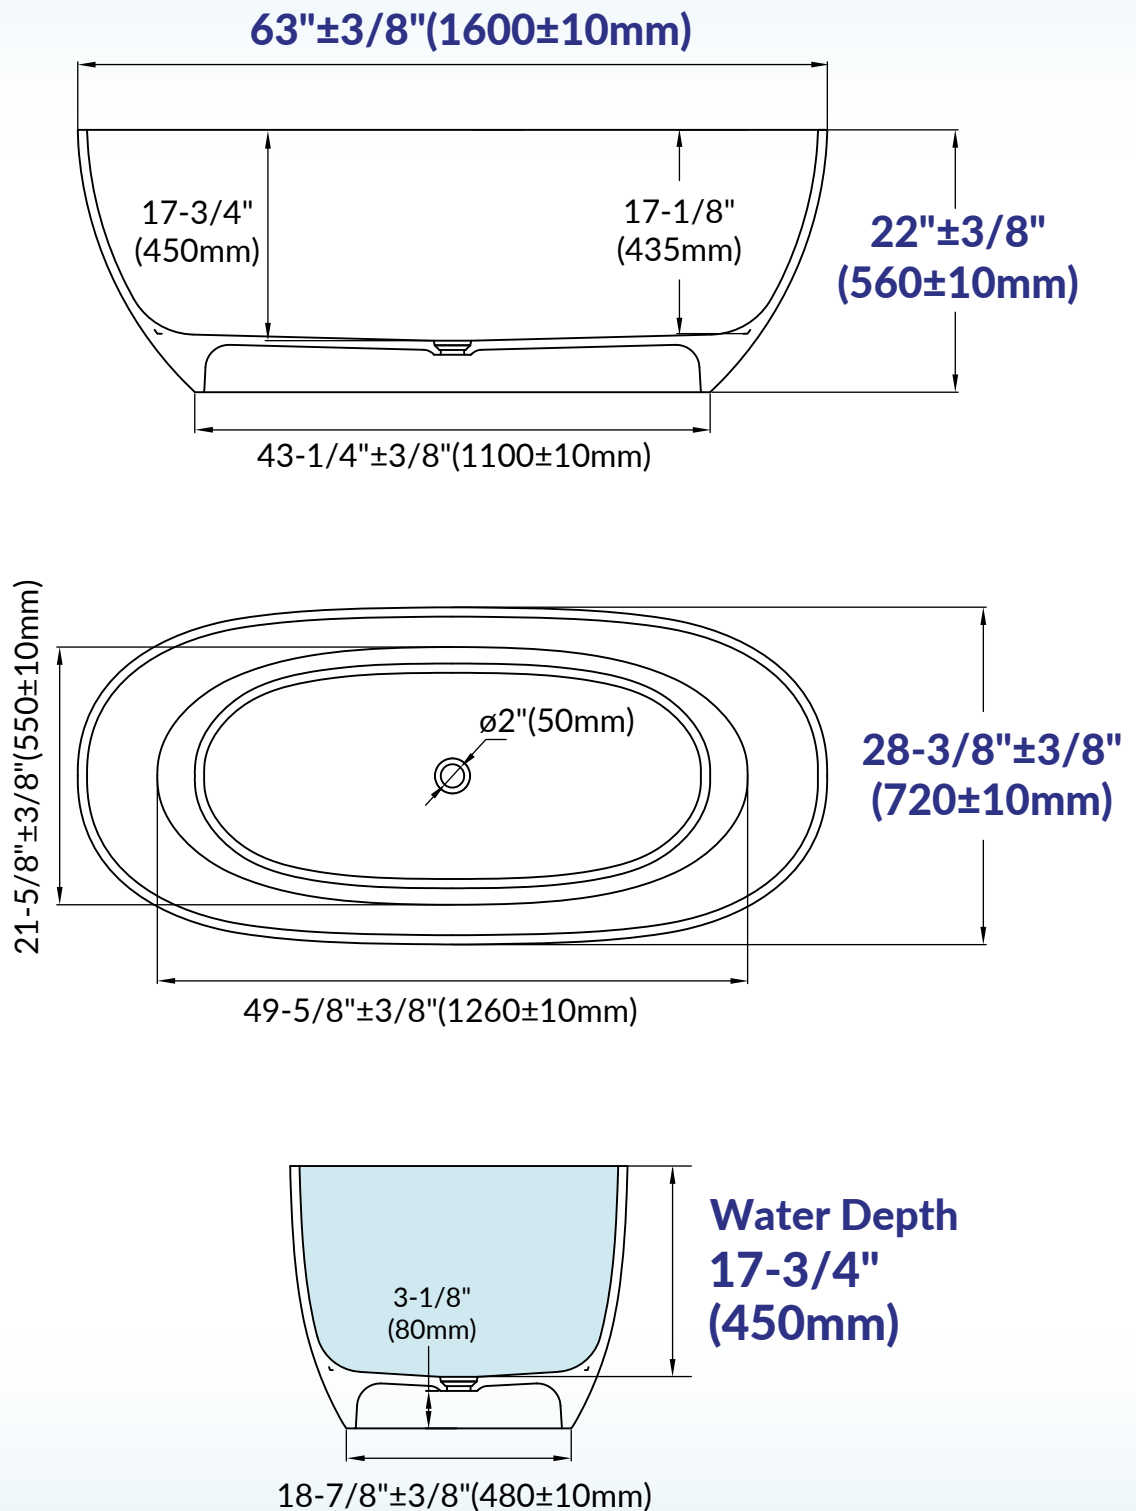

## IMPORTANT INFORMATION

- Measurements are ± 1/2" and subject to change without notice
- Specifications & Configurations are subject to change without notice
- Please measure tub on-site before installation