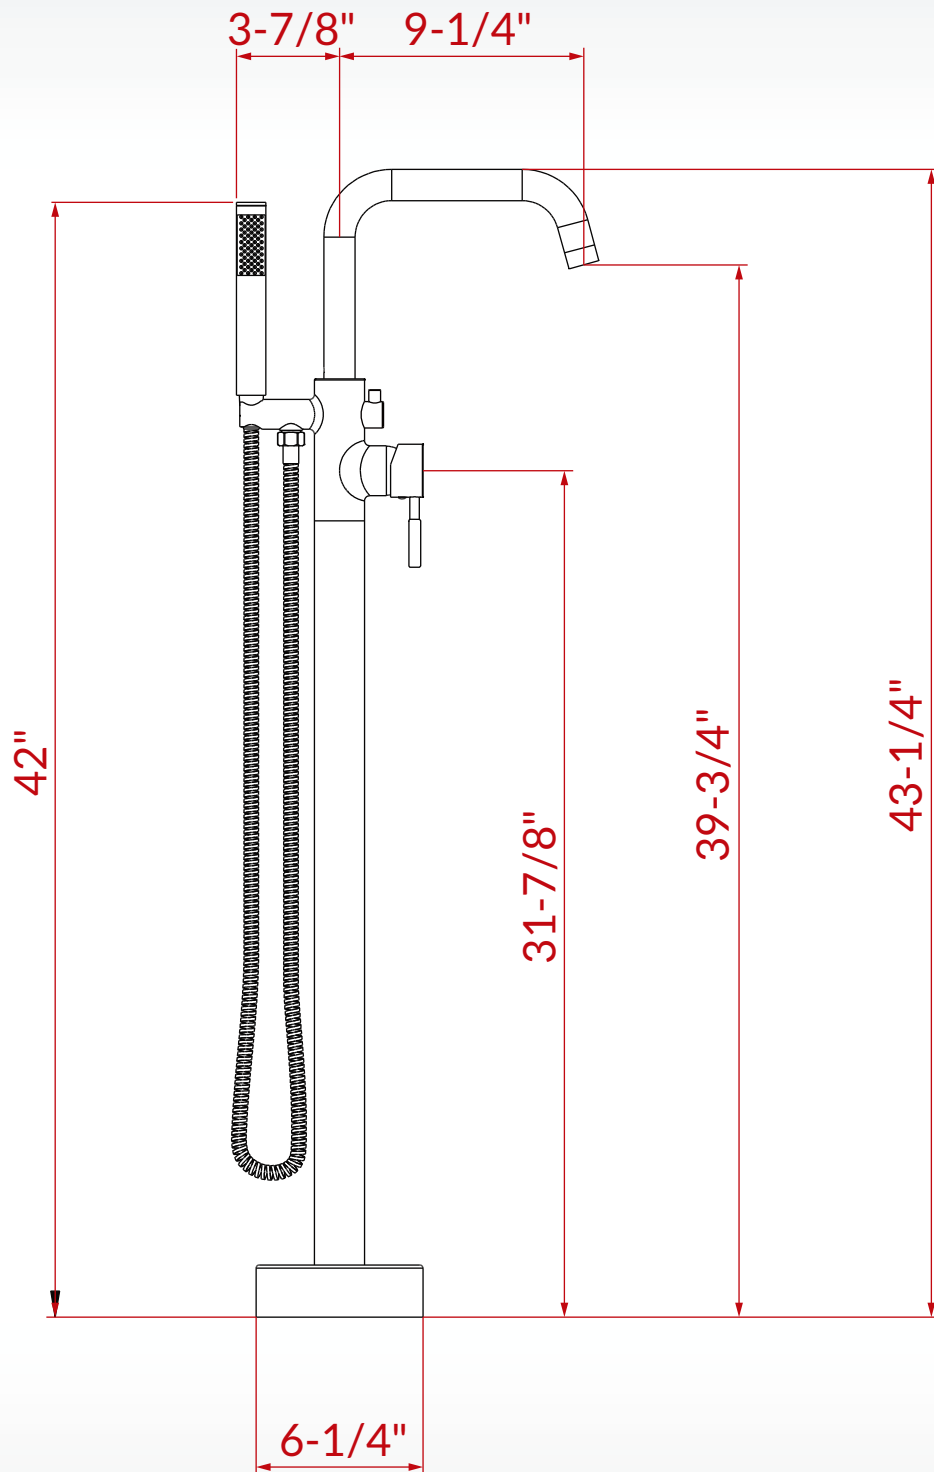

WOODBIDGE®

ATTENTION! Dimensions may vary by up to 3/8". It is highly recommended to get all dimensions of actual model for installation and measuring purposes.

ATTENTION! Measurements in inches are rounded to the nearest 1/8".