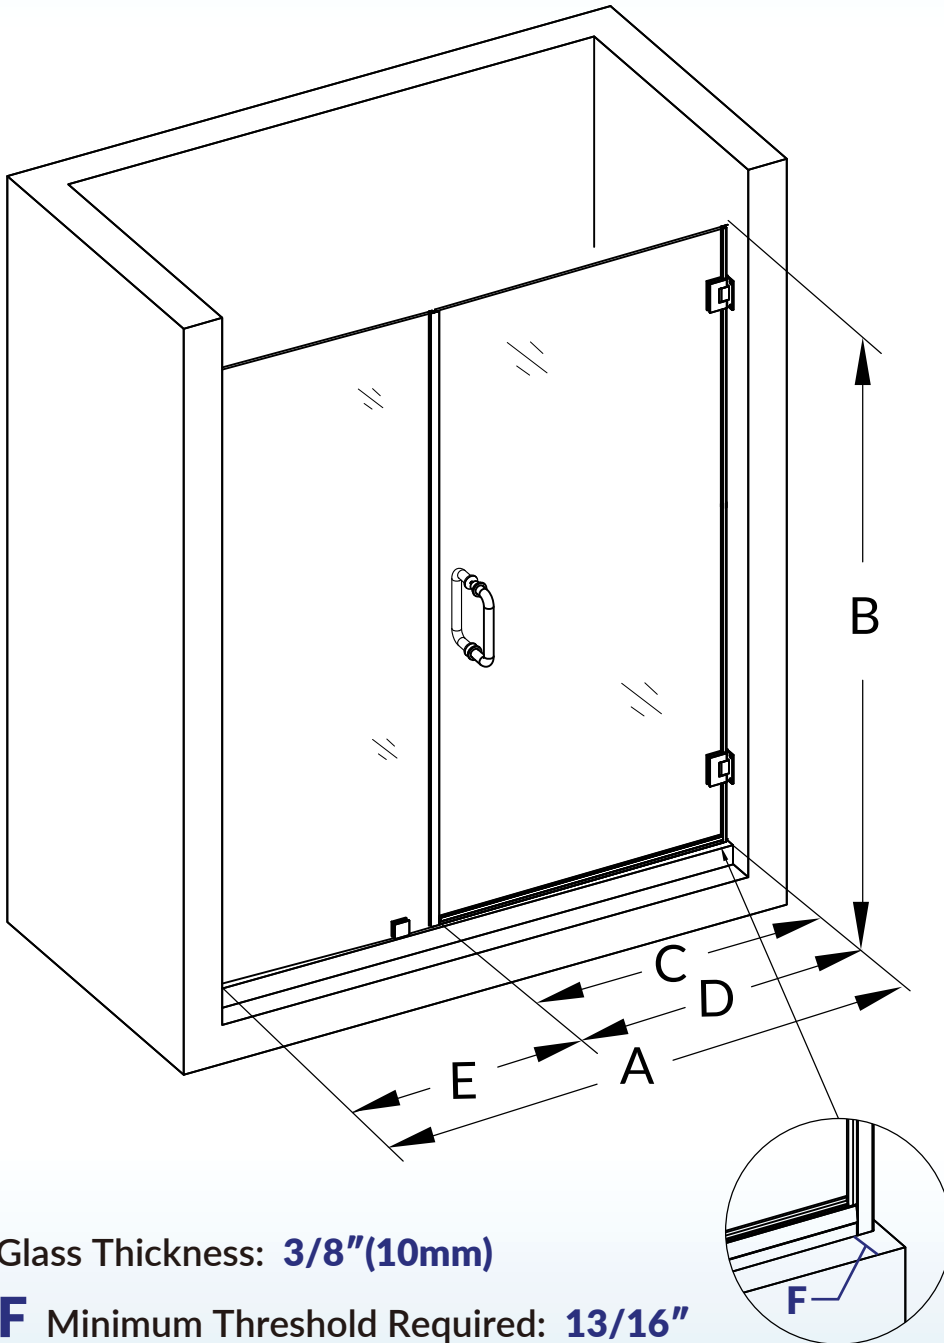

## Pivot Frameless Shower Door

**A** Model Width  
60~61"

**B** Product Height  
76"

**C** Access Width  
36"

**D** Pivot shower door  
36"

**E** Fixed door width  
24"

Glass Thickness: **3/8"(10mm)**

**F** Minimum Threshold Required: **13/16"**