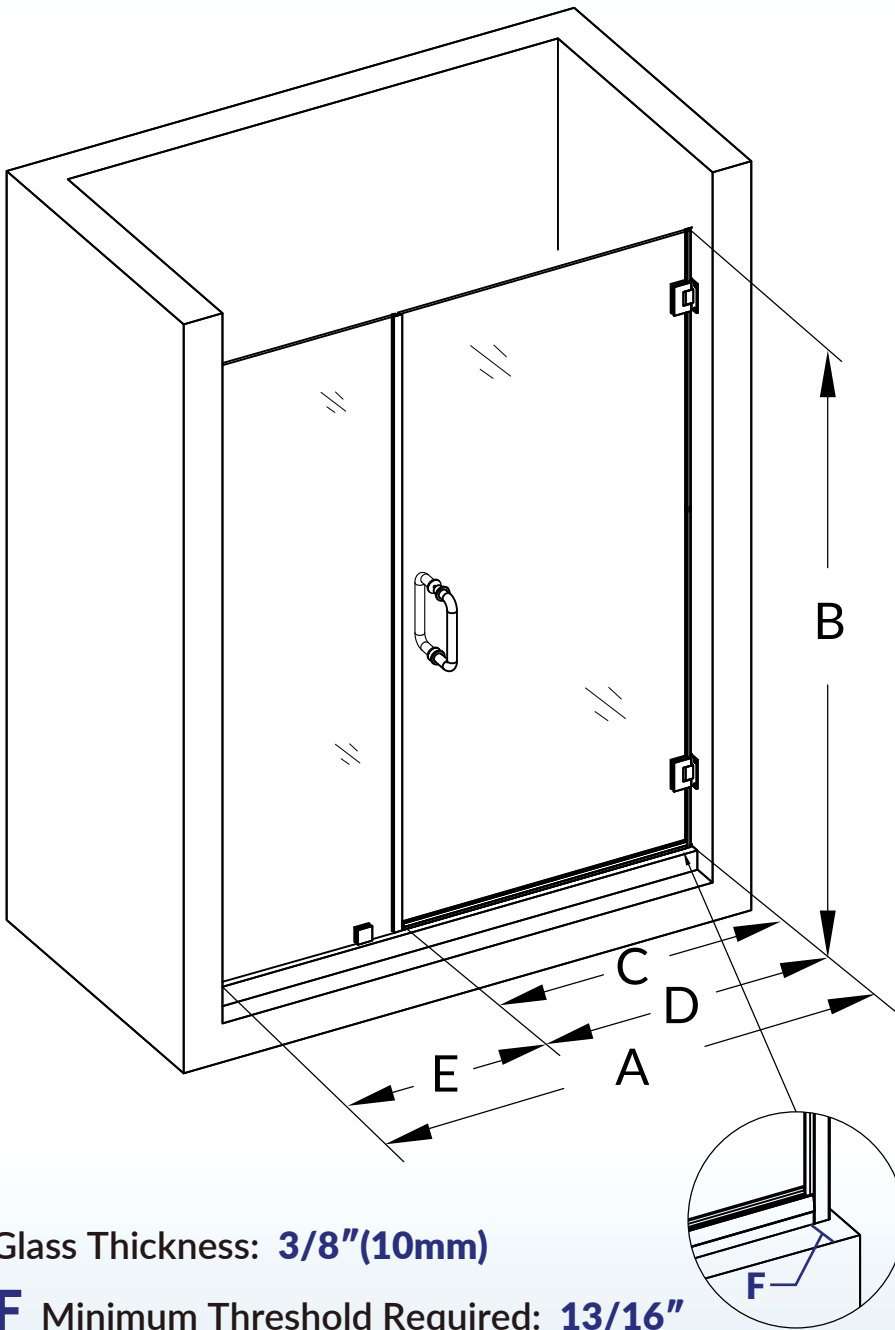

WOODBIDGE®

Pivot Frameless Shower Door

A Model Width
54~55"

B Product Height
76"

C Access Width
36"

D Pivot shower door
36"

E Fixed door width
18"

Glass Thickness: **3/8"(10mm)**

F Minimum Threshold Required: **13/16"**

IMPORTANT INFORMATION

- Specifications & Configurations are subject to change without notice
- Pls measure shower door on-site before installation

- Please note that installer(s) must be certify or warranty will be voided.
- Measurements herein supersede all others published prior to publication date shown below