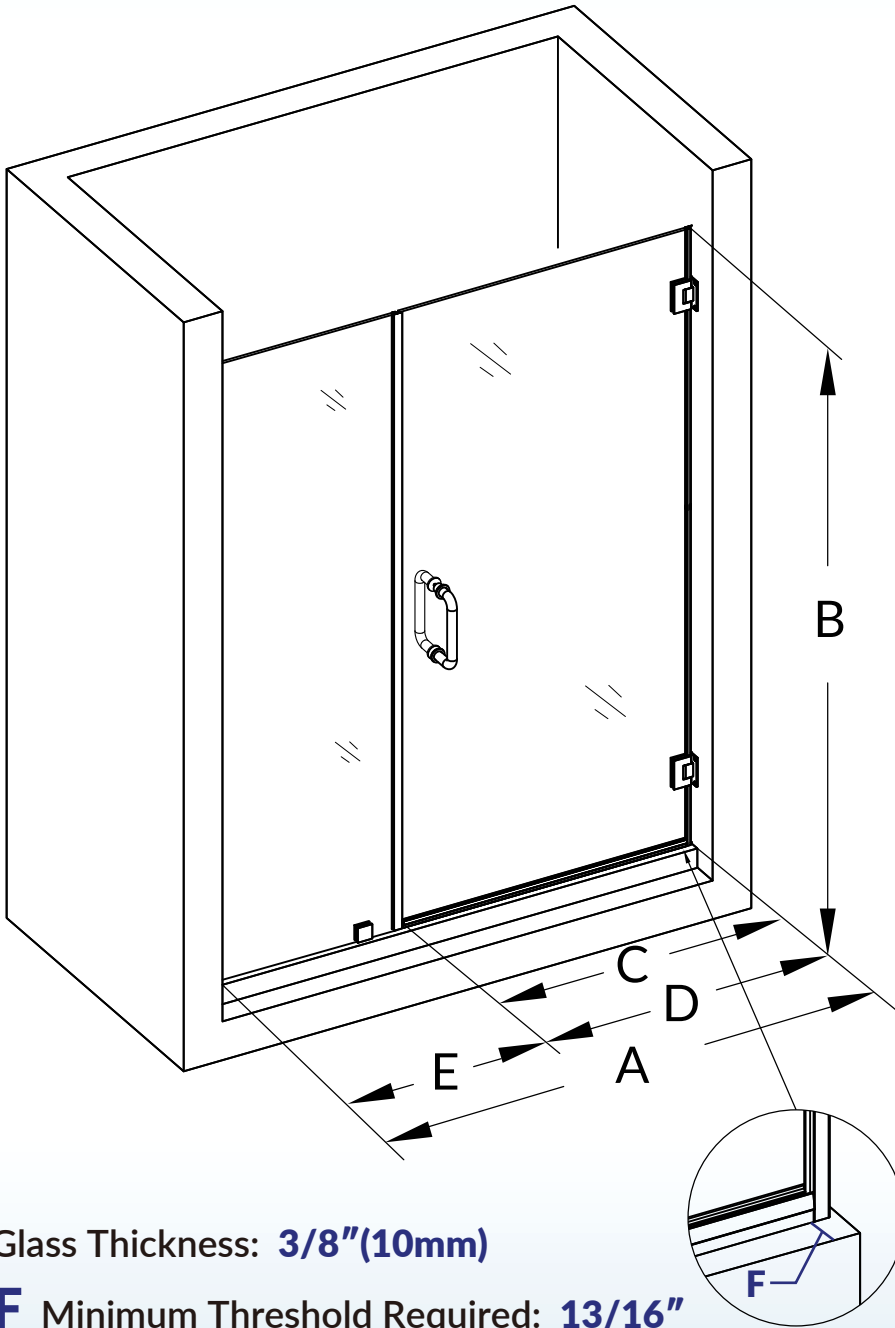

## Pivot Frameless Shower Door

**A** Model Width  
50~51"

**B** Product Height  
76"

**C** Access Width  
36"

**D** Pivot shower door  
36"

**E** Fixed door width  
14"

Glass Thickness: **3/8"(10mm)**

**F** Minimum Threshold Required: **13/16"**