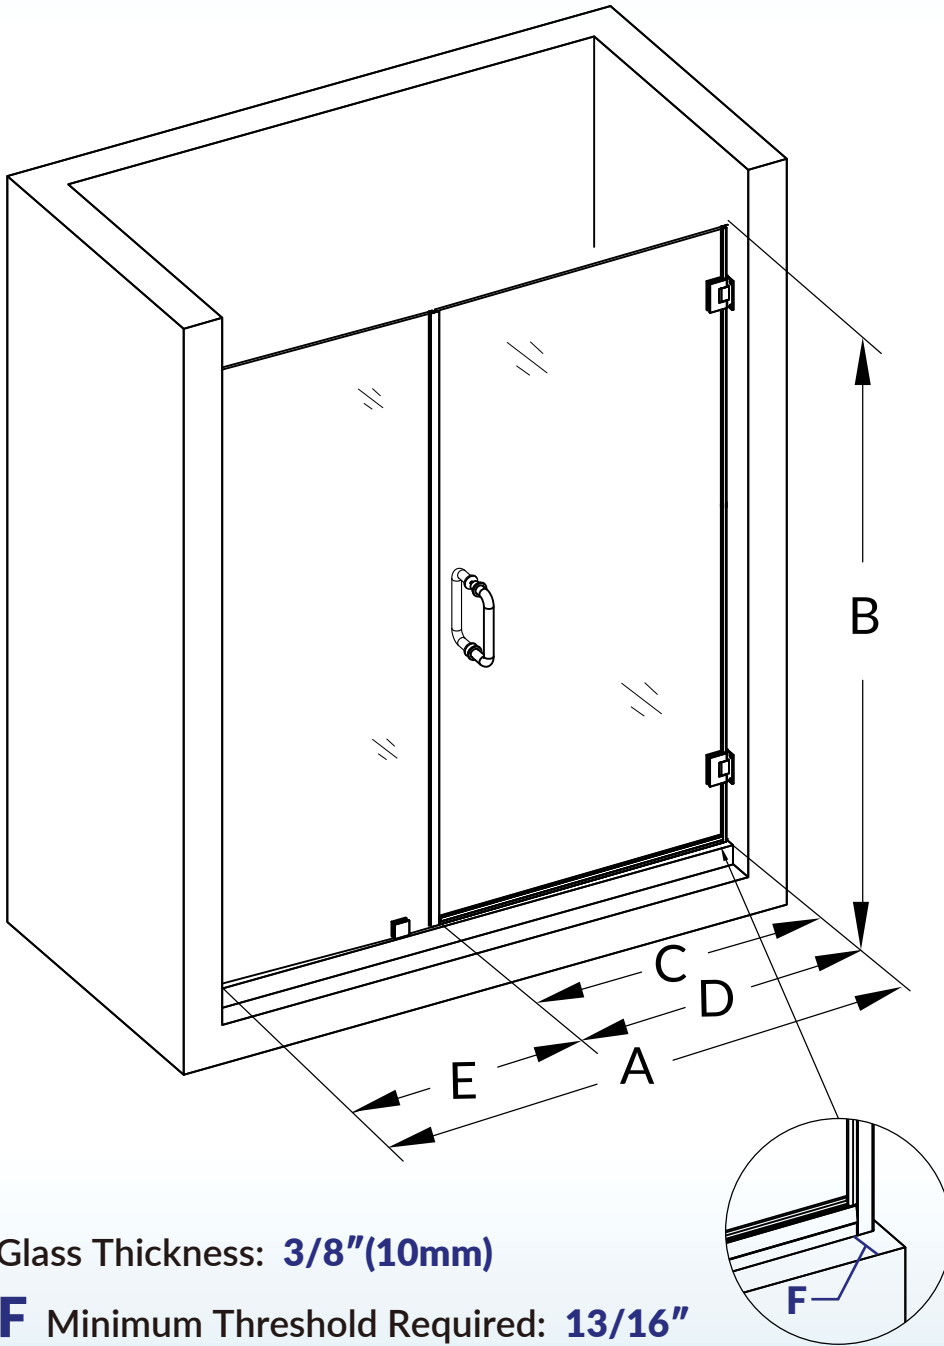

## Pivot Frameless Shower Door

**A** Model Width  
50~51"

**B** Product Height  
76"

**C** Access Width  
30"

**D** Pivot shower door  
30"

**E** Fixed door width  
20"

Glass Thickness: **3/8"(10mm)**

**F** Minimum Threshold Required: **13/16"**