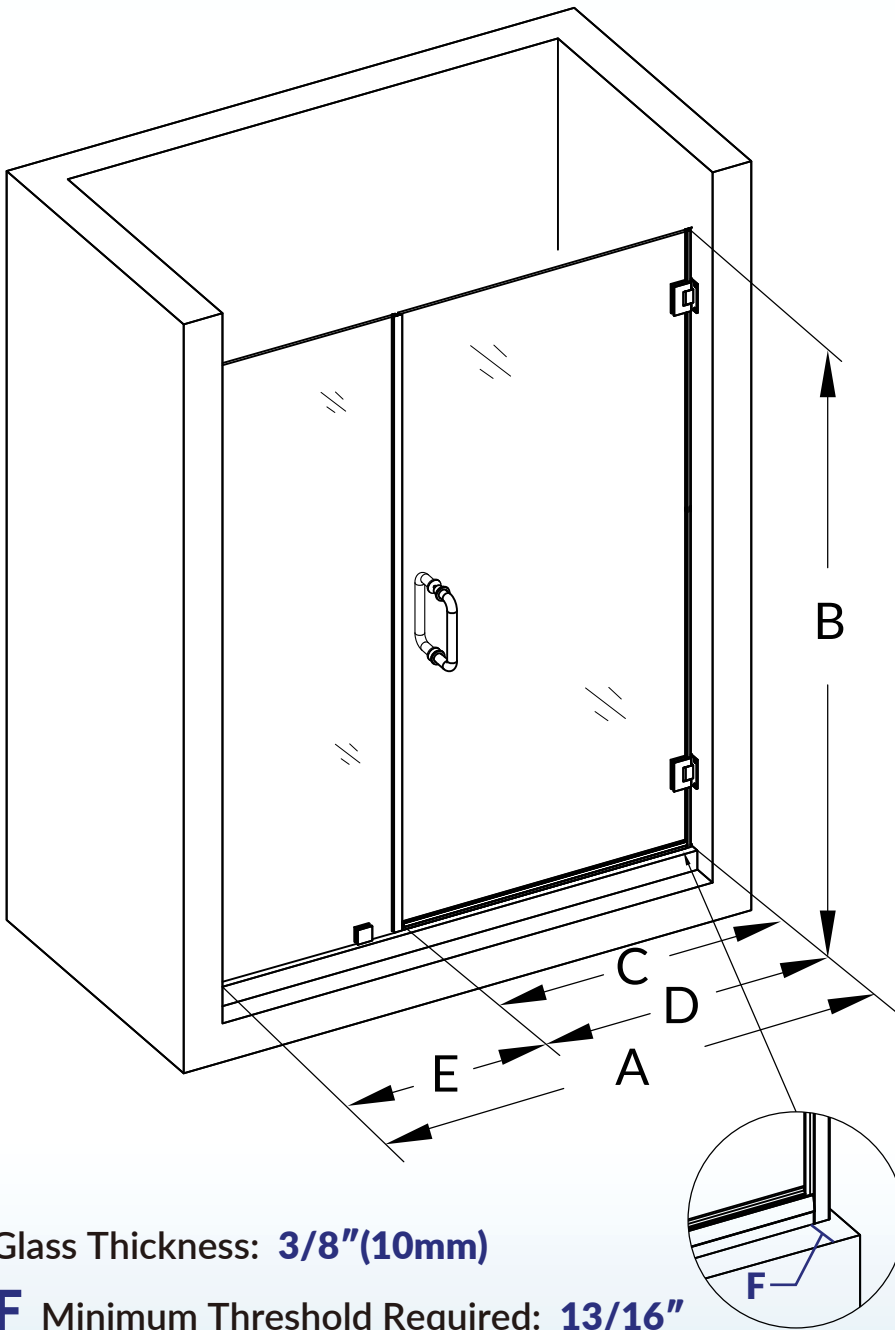

## Pivot Frameless Shower Door

Glass Thickness: **3/8"(10mm)**

**F** Minimum Threshold Required: **13/16"**

**A** Model Width

44~45"

**B** Product Height

76"

**C** Access Width

30"

**D** Pivot shower door

30"

**E** Fixed door width

14"