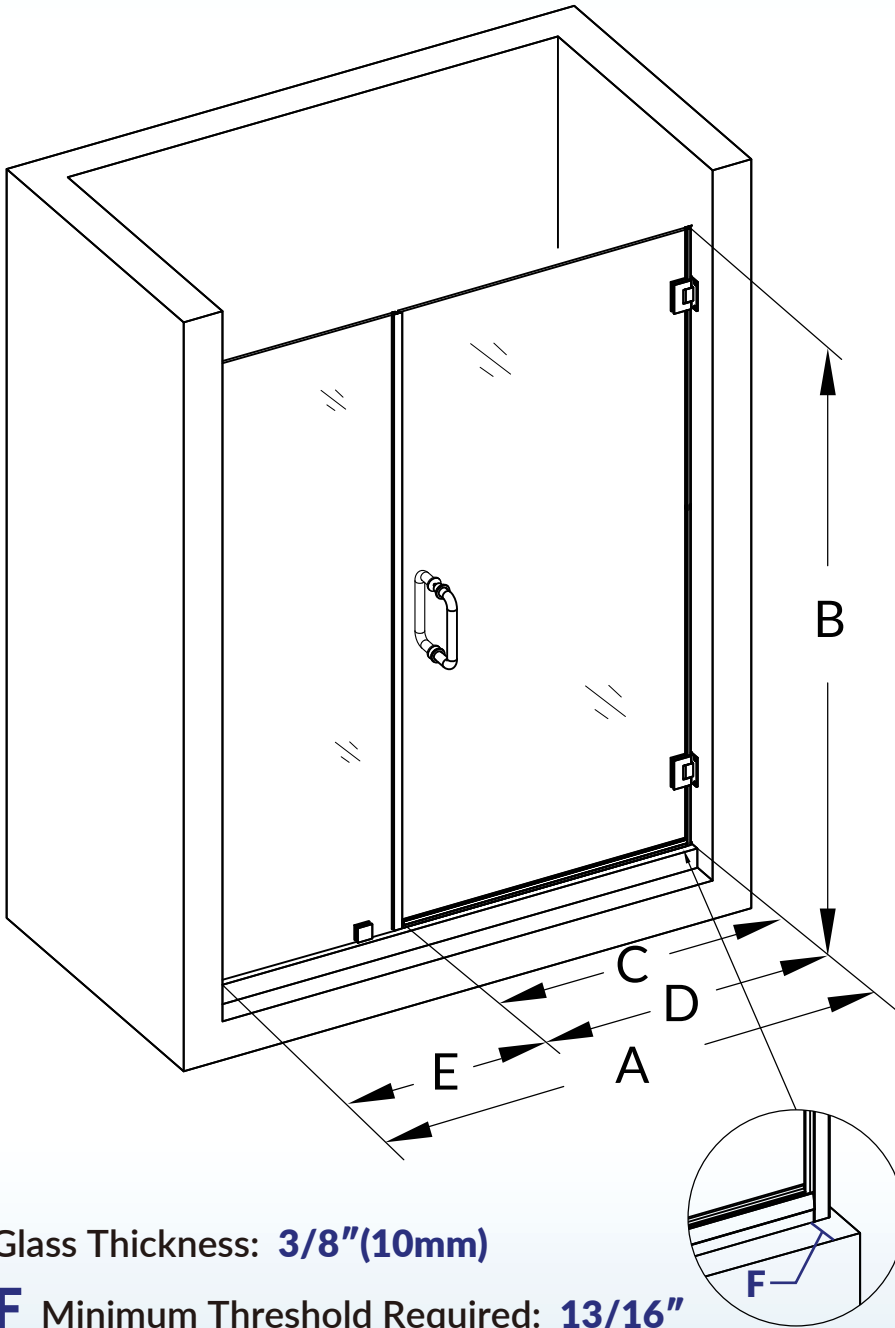

## Pivot Frameless Shower Door

**A** Model Width  
42~43"

**B** Product Height  
76"

**C** Access Width  
30"

**D** Pivot shower door  
30"

**E** Fixed door width  
12"

Glass Thickness: **3/8"(10mm)**

**F** Minimum Threshold Required: **13/16"**

### IMPORTANT INFORMATION

- Specifications & Configurations are subject to change without notice
- Pls measure shower door on-site before installation

- Please note that installer(s) must be certify or warranty will be voided.
- Measurements herein supersede all others published prior to publication date shown below