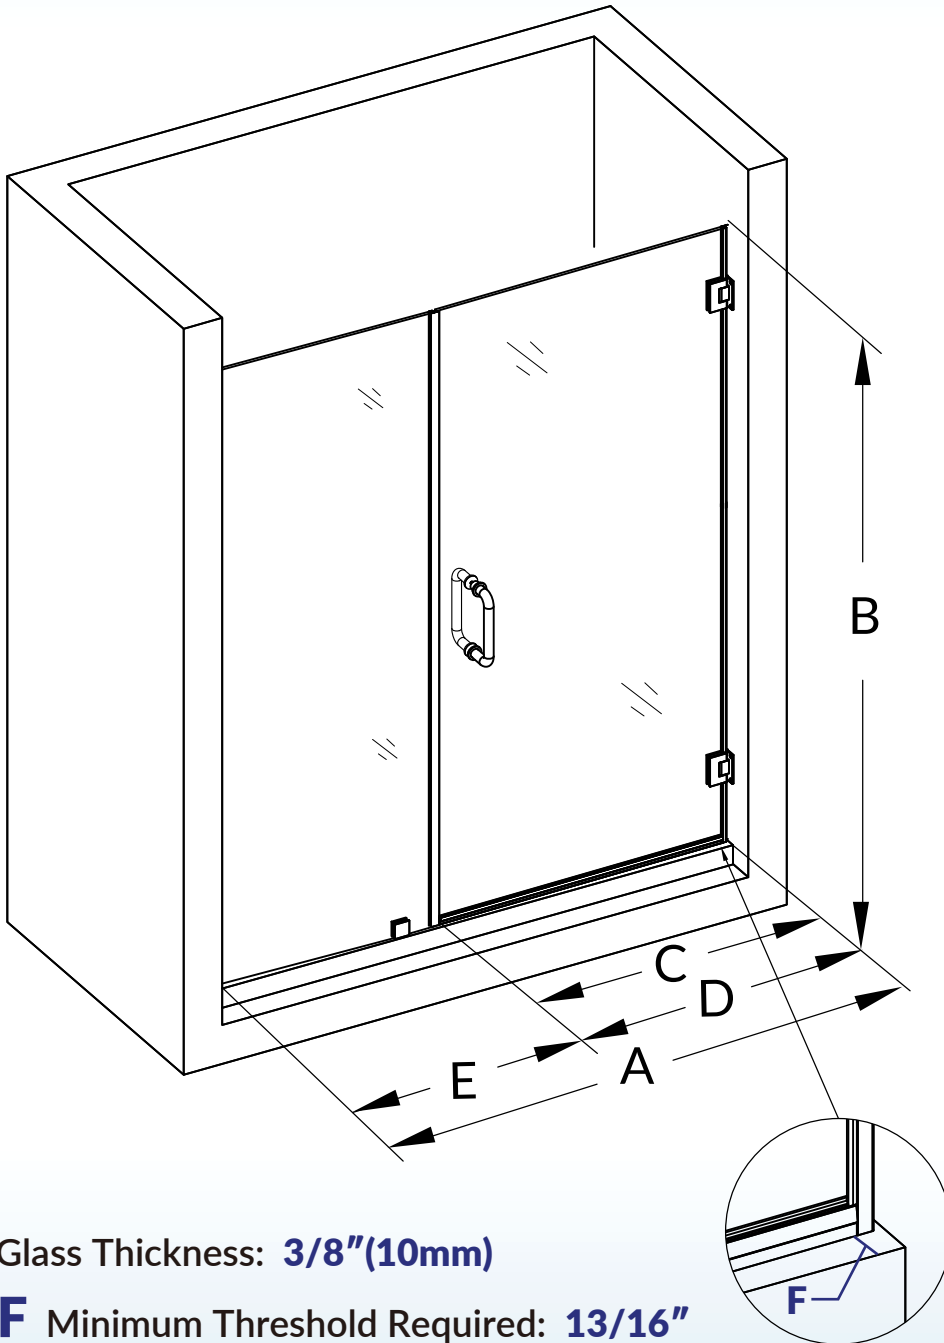

Pivot Frameless Shower Door

A Model Width
48~49"

B Product Height
76"

C Access Width
28"

D Pivot shower door
28"

E Fixed door width
20"

Glass Thickness: **3/8"(10mm)**

F Minimum Threshold Required: **13/16"**