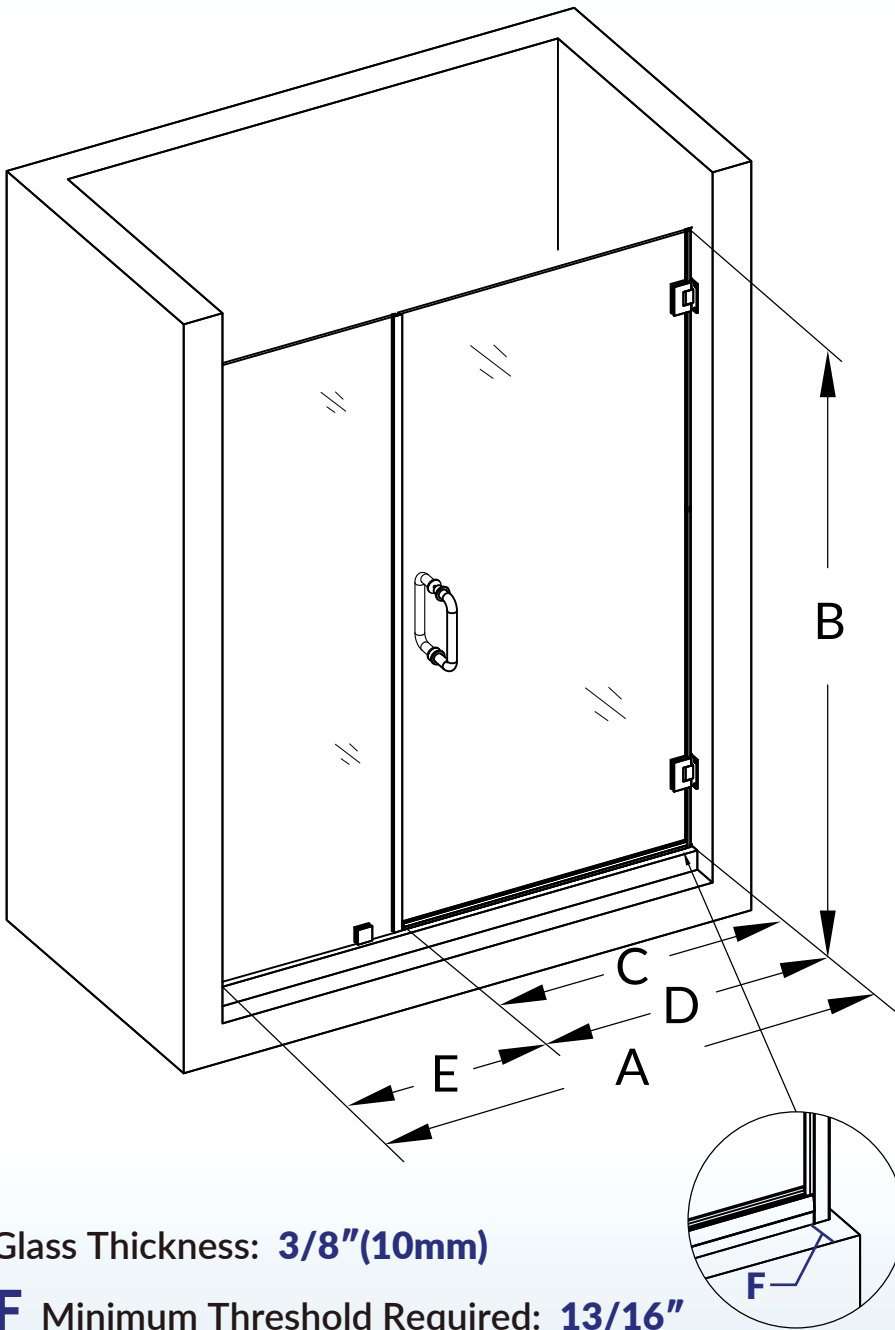

## Pivot Frameless Shower Door

Glass Thickness: **3/8"(10mm)**

**F** Minimum Threshold Required: **13/16"**

**A** Model Width  
46~47"

**B** Product Height  
76"

**C** Access Width  
28"

**D** Pivot shower door  
28"

**E** Fixed door width  
18"