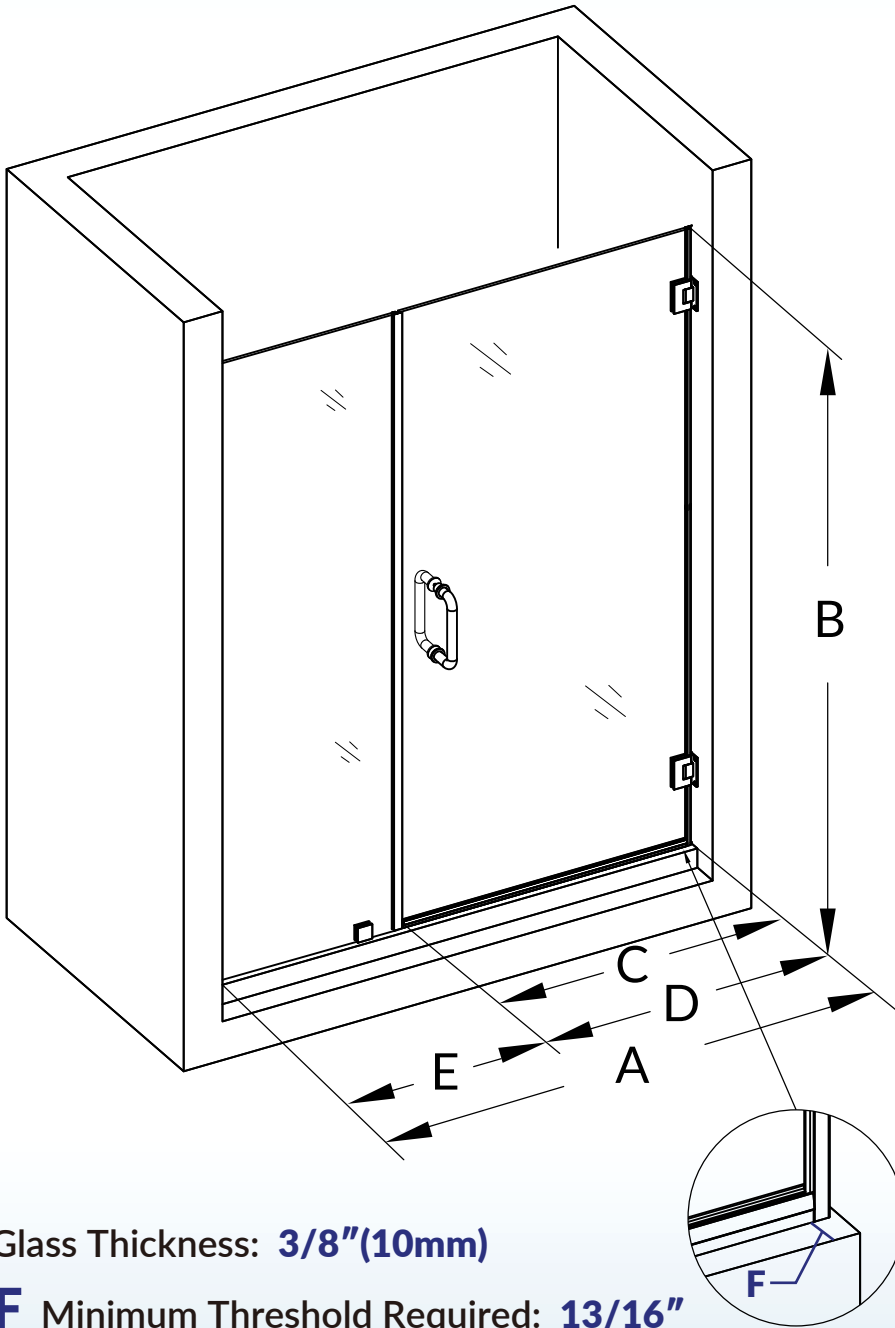

WOODBIDGE®

Pivot Frameless Shower Door

A Model Width
42~43"

B Product Height
76"

C Access Width
28"

D Pivot shower door
28"

E Fixed door width
14"

Glass Thickness: **3/8"(10mm)**

F Minimum Threshold Required: **13/16"**

IMPORTANT INFORMATION

- Specifications & Configurations are subject to change without notice
- Please note that installer(s) must be certify or warranty will be voided.
- Pls measure shower door on-site before installation
- Measurements herein supersede all others published prior to publication date shown below