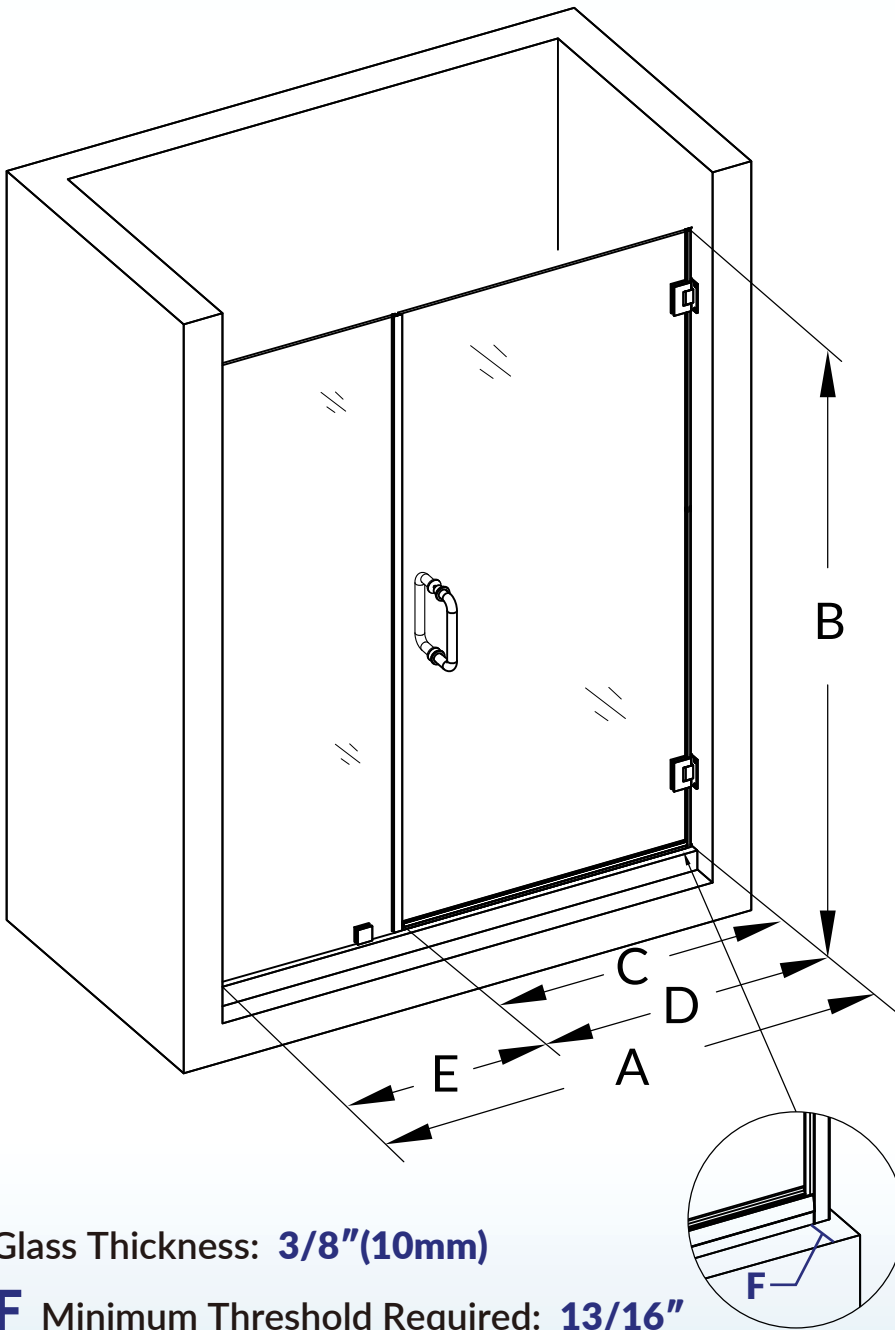

## Pivot Frameless Shower Door

Glass Thickness: **3/8"(10mm)**

**F** Minimum Threshold Required: **13/16"**

**A** Model Width

40~41"

**B** Product Height

76"

**C** Access Width

28"

**D** Pivot shower door

28"

**E** Fixed door width

12"