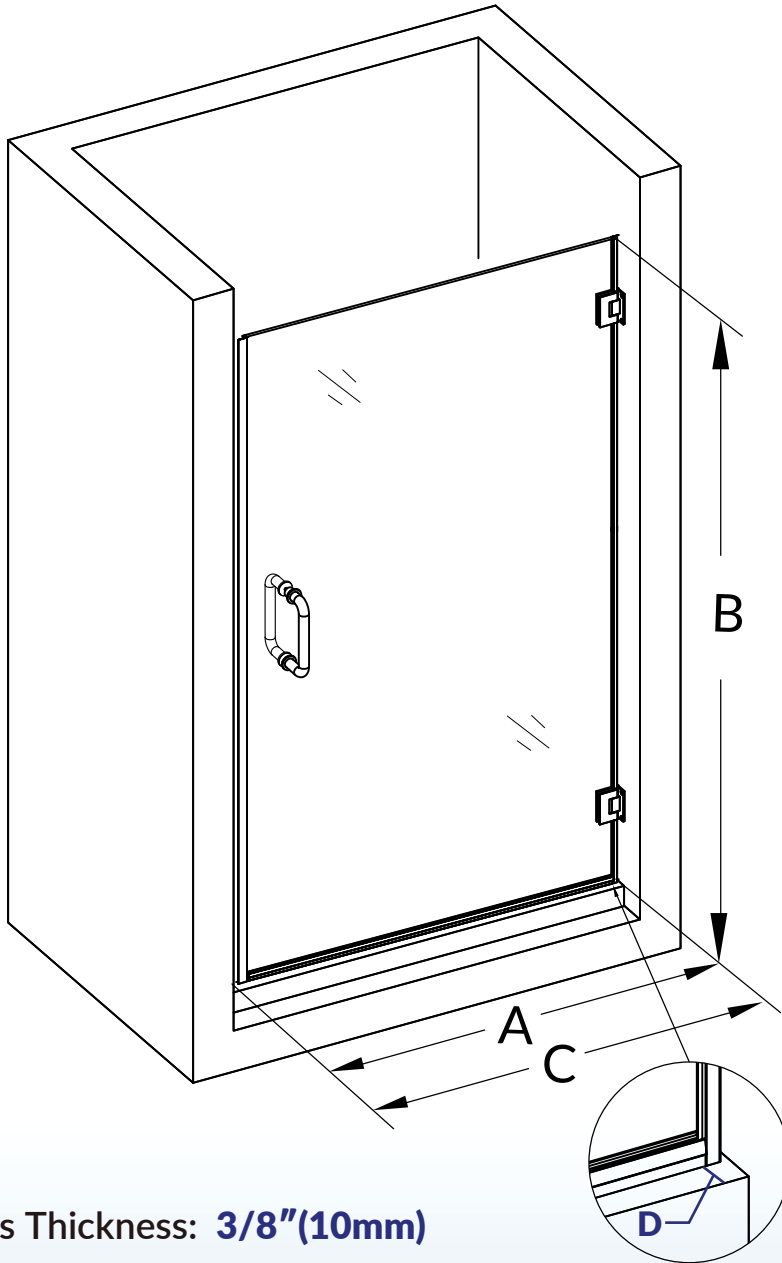

## Pivot Frameless Shower Door

**A** Model Width

**36"**

**B** Product Height

**76"**

**C** Access Width

**36"**

Glass Thickness: **3/8"(10mm)**

**D** Minimum Threshold Required: **13/16"**