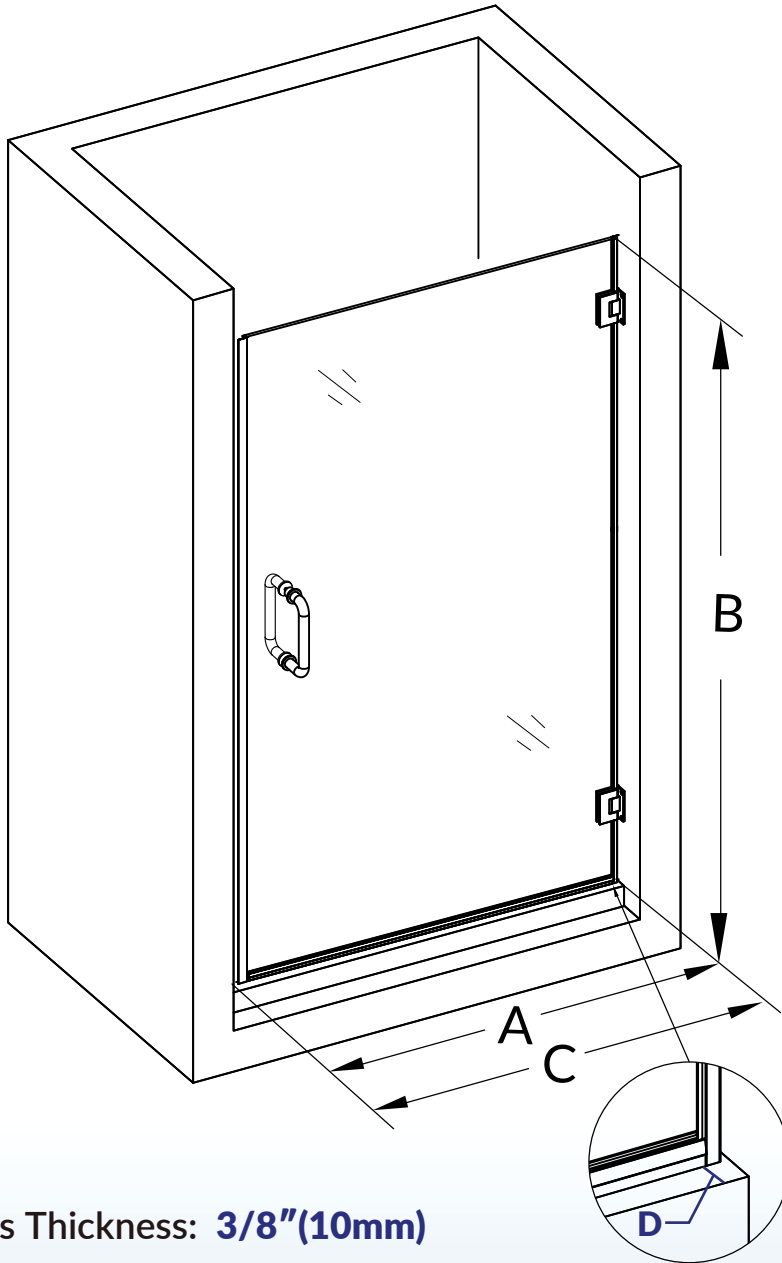

WOODBIDGE[®]

Pivot Frameless Shower Door

A Model Width

30"

B Product Height

76"

C Access Width

30"

Glass Thickness: **3/8"(10mm)**

D Minimum Threshold Required: **13/16"**

IMPORTANT INFORMATION

- Specifications & Configurations are subject to change without notice
- Pls measure shower door on-site before installation