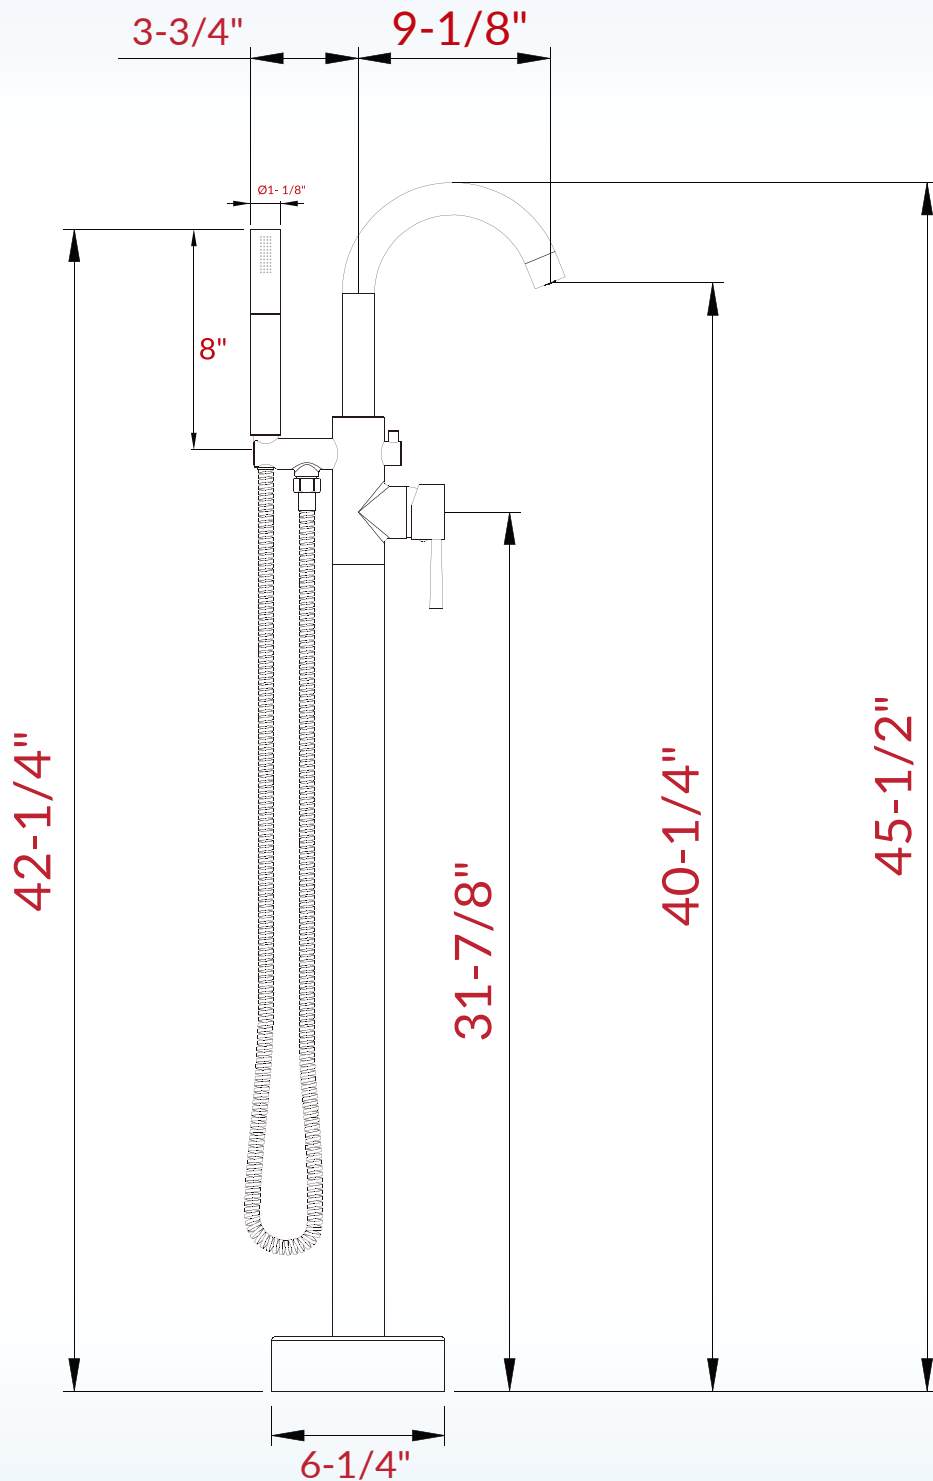

WOODBIDGE®

ATTENTION! Dimensions may vary by up to $3/8\text{'}$. It is highly recommended to pull all dimensions of actual model for installation and measuring purposes.

ATTENTION! Measurements in inches are rounded to the nearest $1/8\text{'}$.