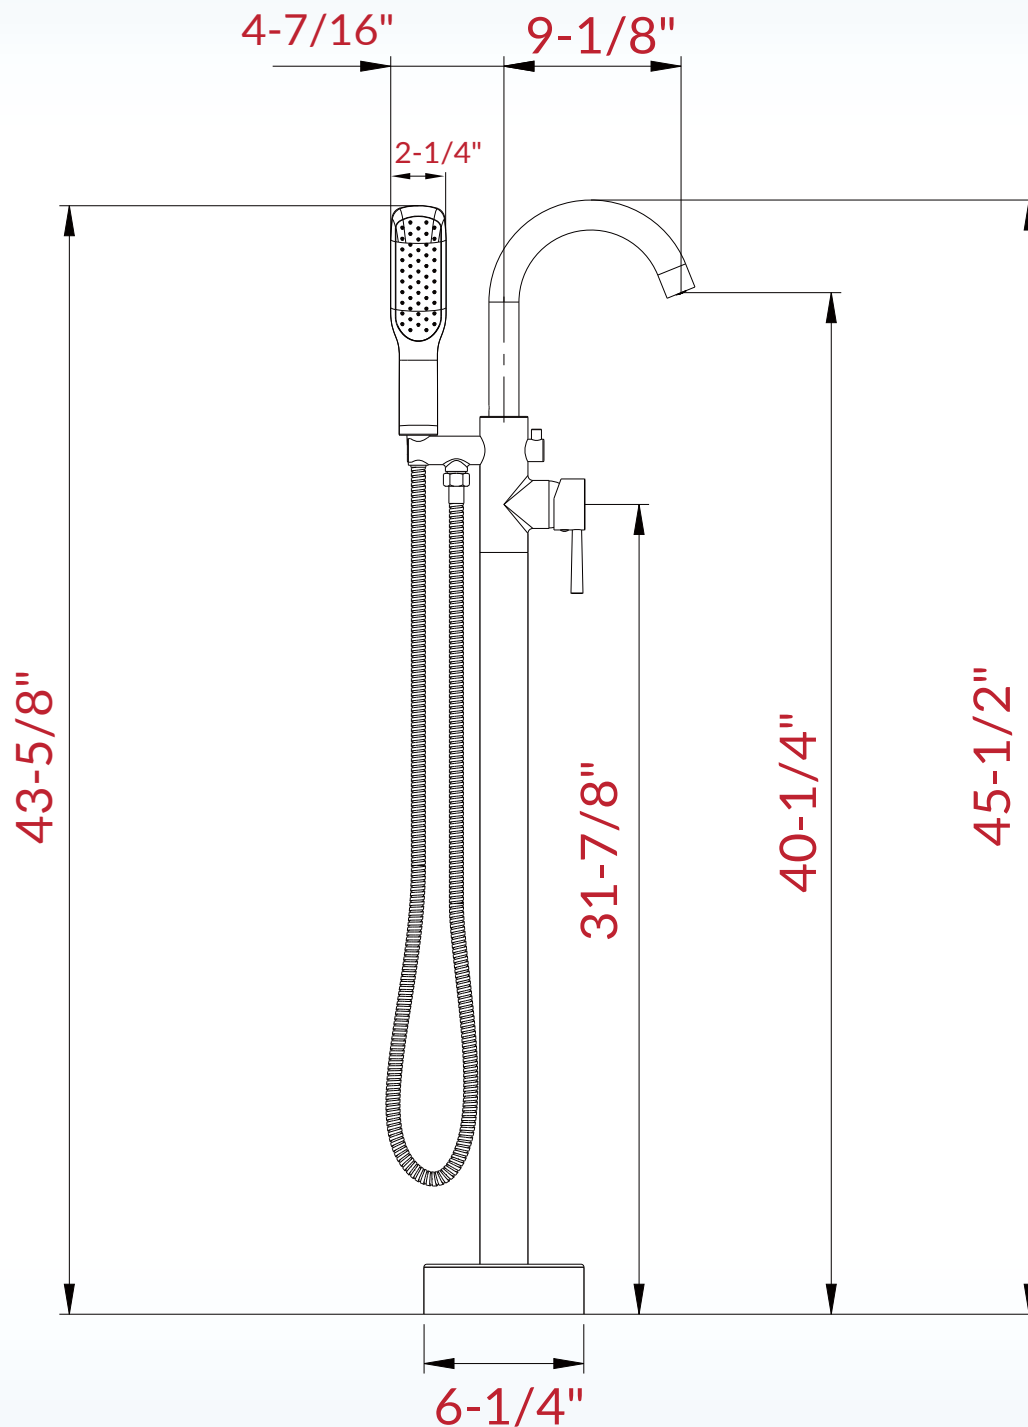

WOODBIDGE®

ATTENTION! Dimensions may vary by up to 3/8". It is highly recommended to pull all dimensions of actual model for installation and measuring purposes.

ATTENTION! Measurements in inches are rounded to the nearest 1/8".