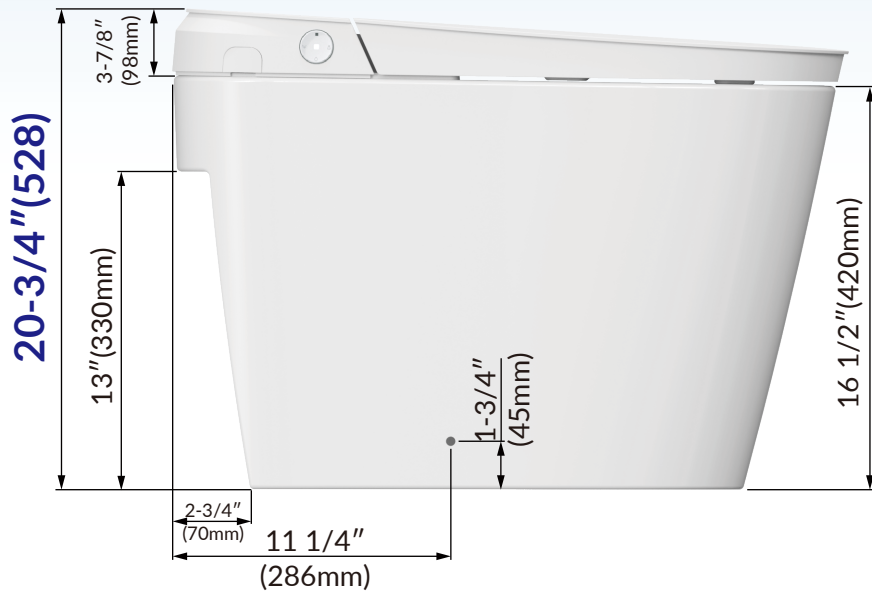

WOODBIDGE®

IMPORTANT INFORMATION

- Measurements are +3/8" and subject to change without notice
- Specifications & Configurations are subject to change without notice
- Pls measure toilet on-site before installation