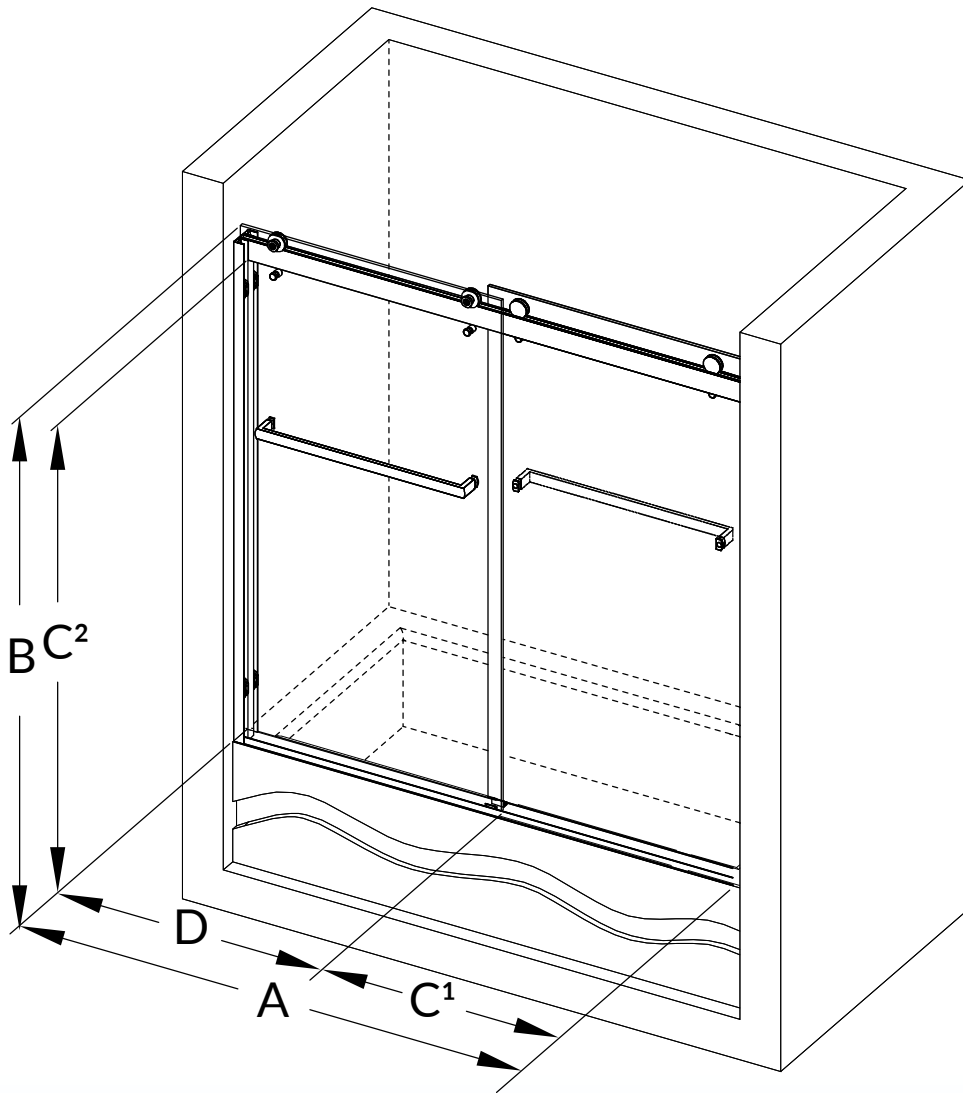

Double Sliding Shower Door

A Model Width

56~60"

B Product Height

62"

C¹ Access Width

23-1/2"~27-1/2"

C² Access Height

57-5/8"

D Door Width

30-11/16"

Glass Thickness: **3/8"(10mm)**

Minimum Threshold Required: **3"**

IMPORTANT INFORMATION

- Specifications & Configurations are subject to change without notice
- Please note that installer(s) must be certify or warranty will be voided.
- Pls measure shower door on-site before installation
- Measurements herein supersede all others published prior to publication date shown below