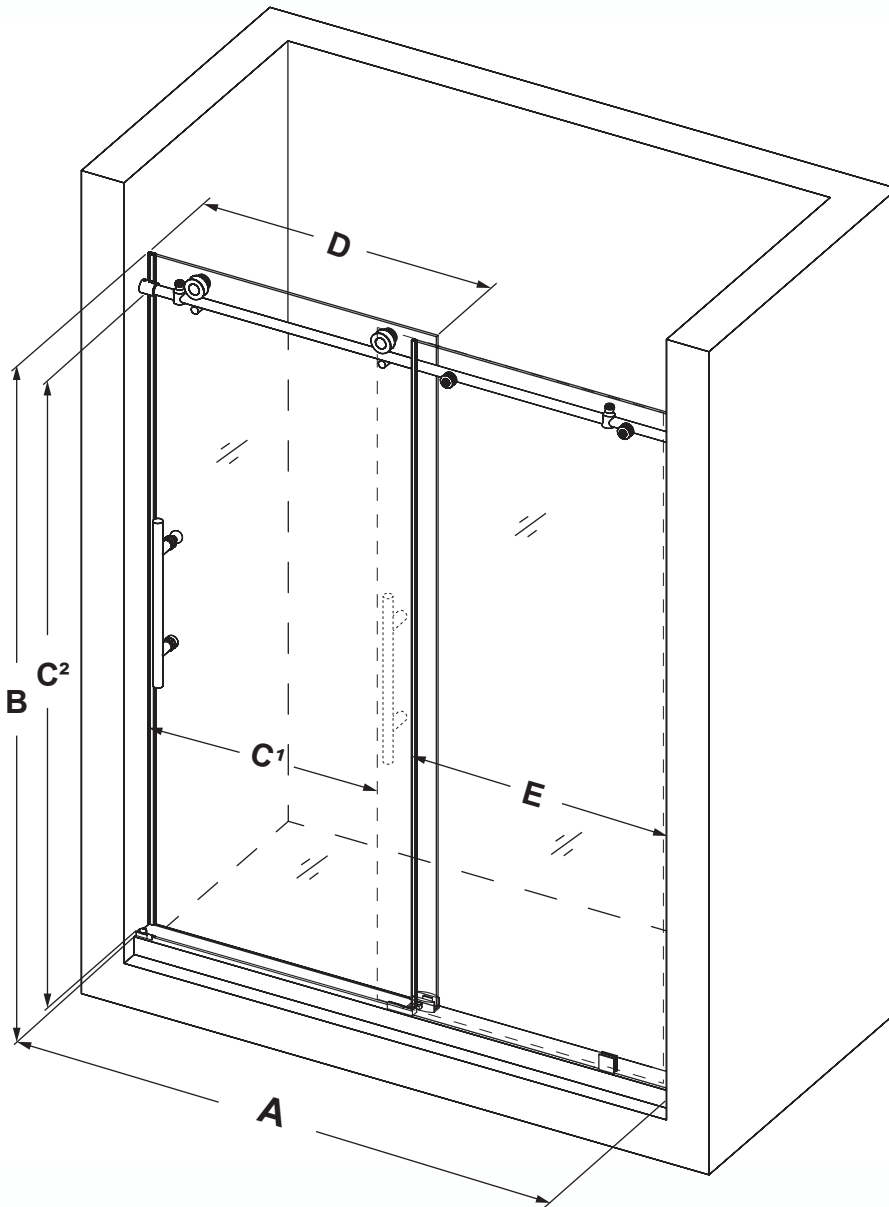

WOODBIDGE[®]

Heavy Glass Frameless Sliding Shower Door

A Model Width

44"~48"

B Product Height

76"

C¹ Access Width

16-1/2"~20-1/2"

C² Access Height

73"

D Door Width

26-5/8"

E Stationary Glass Width

23-5/8"

Glass Thickness: **3/8"(10mm)**

Minimum Threshold Required: **2-3/4"**