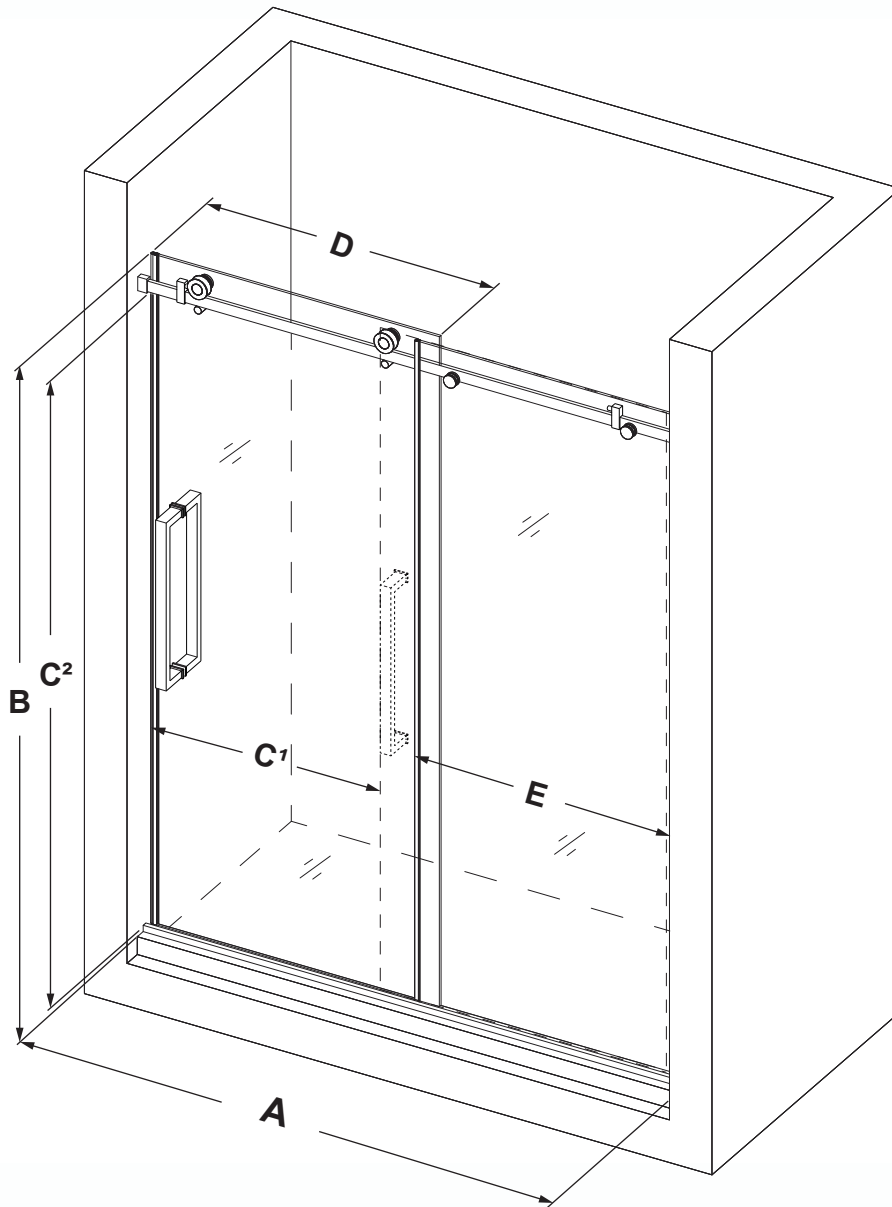

## Heavy Glass Frameless Sliding Shower Door

**A** Model Width

**56"~60"**

**B** Product Height

**76"**

**C<sup>1</sup>** Access Width

**22-1/2"~26-1/2"**

**C<sup>2</sup>** Access Height

**73"**

**D** Door Width

**32-11/16"**

**E** Stationary Glass Width

**29-5/8"**

Glass Thickness: **5/16"(8mm)**

Minimum Threshold Required: **3"**