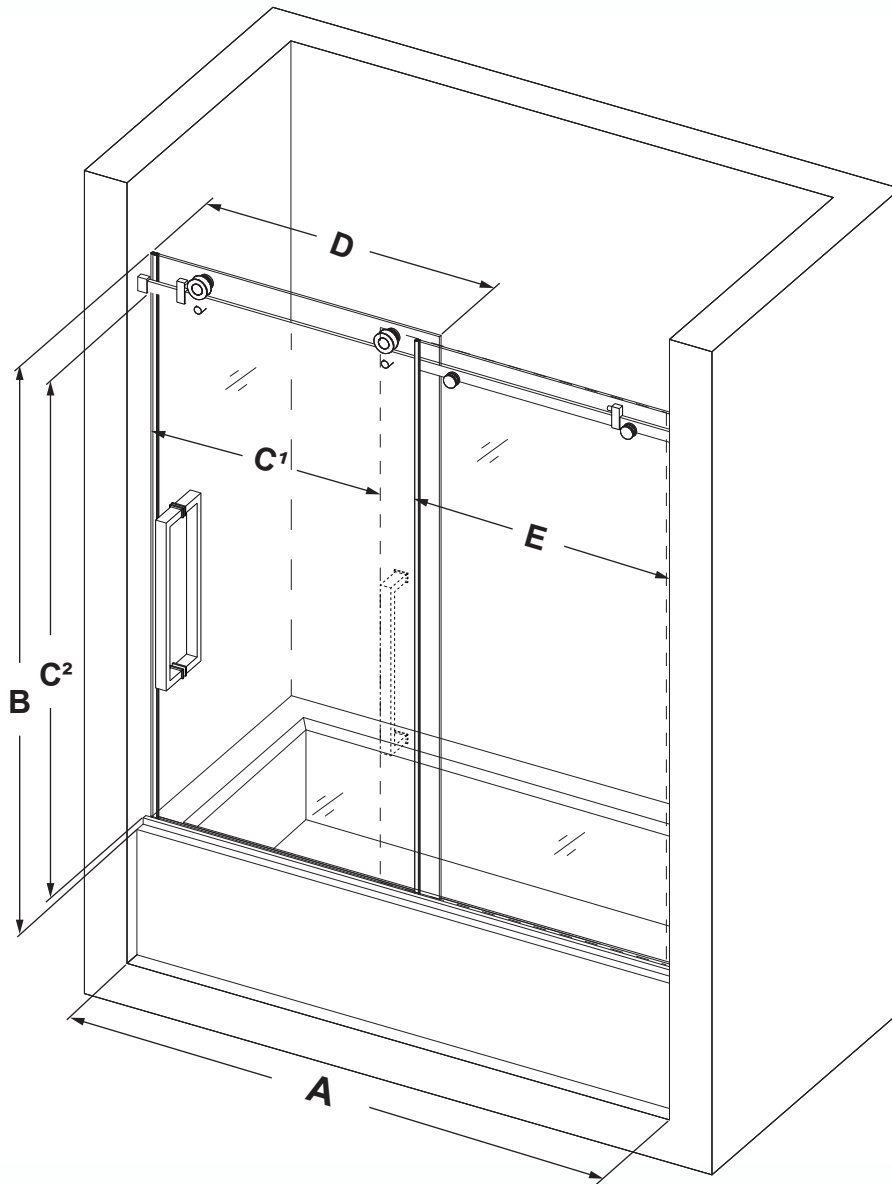

## Heavy Glass Frameless Sliding Shower Door

**A** Model Width

**56"~60"**

**B** Product Height

**62"**

**C<sup>1</sup>** Access Width

**22-1/2"~26-1/2"**

**C<sup>2</sup>** Access Height

**73"**

**D** Door Width

**32-11/16"**

**E** Stationary Glass Width

**29-1/8"**

Glass Thickness: **5/16"(8mm)**

Minimum Threshold Required: **3"**