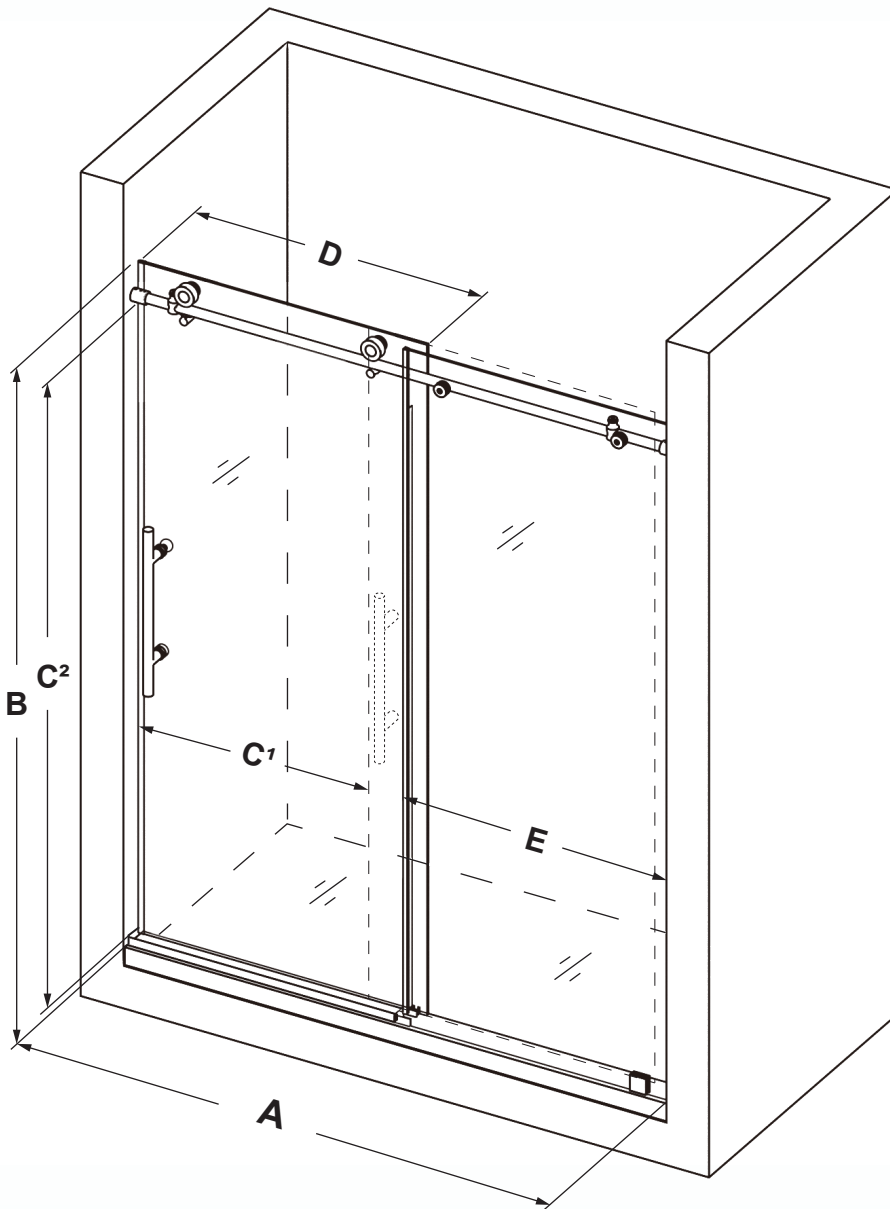

WOODBIDGE®

Heavy Glass Frameless Sliding Shower Door

A Model Width

45-1/2"~48"

B Product Height

76"

C¹ Access Width

15-1/2"~19-1/2"

C² Access Height

72-1/2"

D Door Width

25-5/8"

E Stationary Glass Width

23-5/8"

Glass Thickness: **3/8"(10mm)**

Minimum Threshold Required: **2-3/4"**