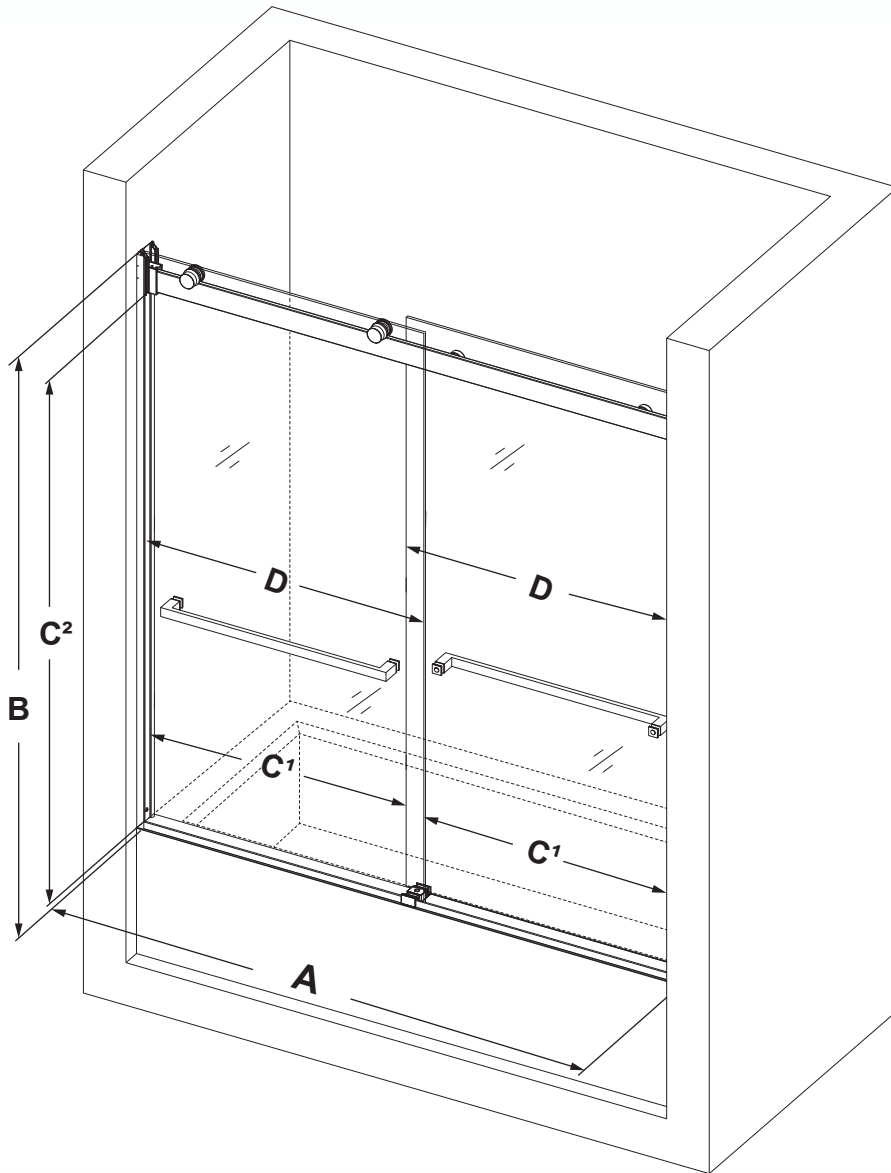

WOODBIDGE[®]

Heavy Glass Frameless Sliding Shower Door

A Model Width

56"~60"

B Product Height

62"

C¹ Access Width

24"~28"

C² Access Height

57-5/8"

D Door Width

30-7/8"

Glass Thickness: **5/16"(8mm)**

Minimum Threshold Required: **3"**

IMPORTANT INFORMATION

- Specifications & Configurations are subject to change without notice
- Please note that installer(s) must be certify or warranty will be voided.
- Pls measure shower door on-site before installation
- Measurements herein supersede all others published prior to publication date shown below