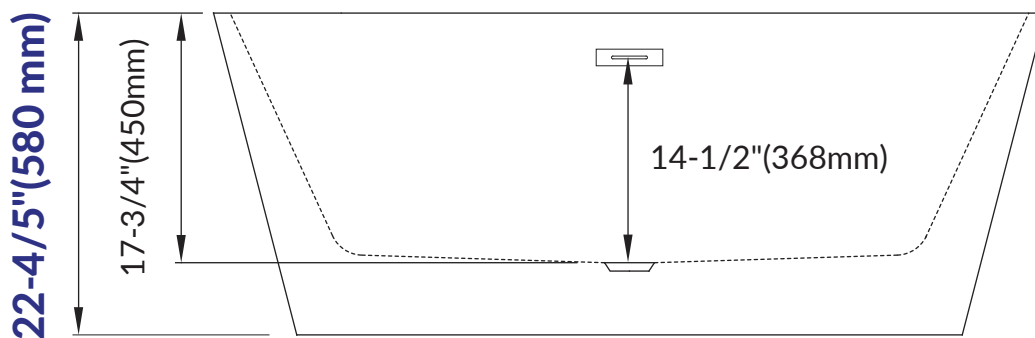

WOODBIDGE®

IMPORTANT INFORMATION

- Measurements are $\pm 1/2"$ and subject to change without notice
- Specifications & Configurations are subject to change without notice
- Please measure tub on-site before installation