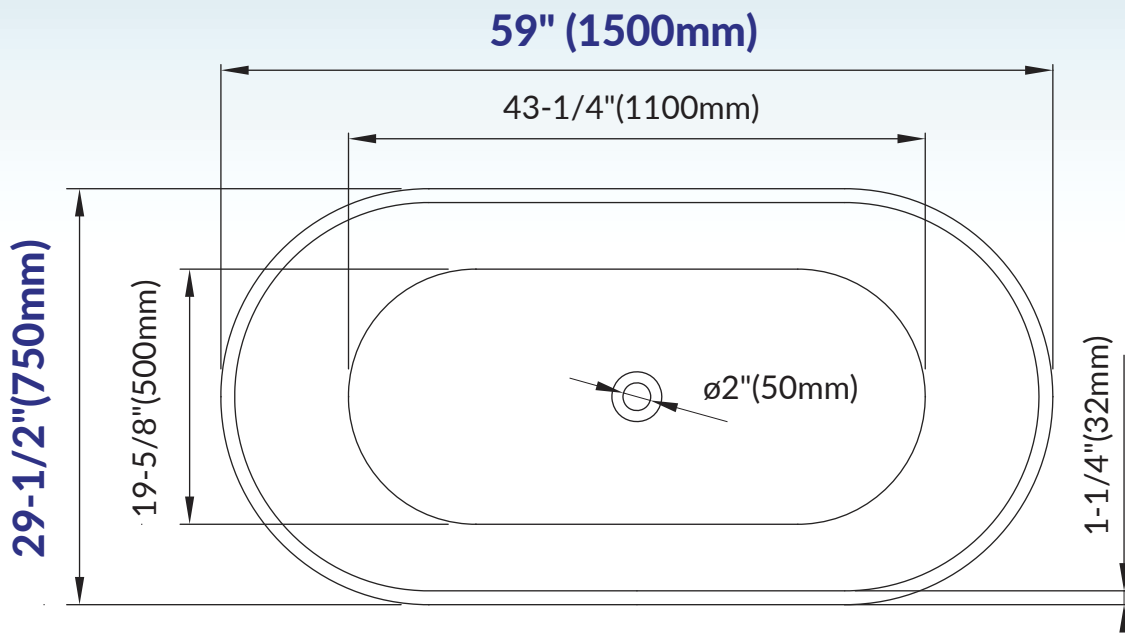

WOODBIDGE®

IMPORTANT INFORMATION

- Measurements are $\pm 1/2"$ and subject to change without notice
- Specifications & Configurations are subject to change without notice
- Please measure tub on-site before installation

- Measurements herein supersede all others published prior to publication date shown below
- Before ordering or installing, please consider future access to equipment