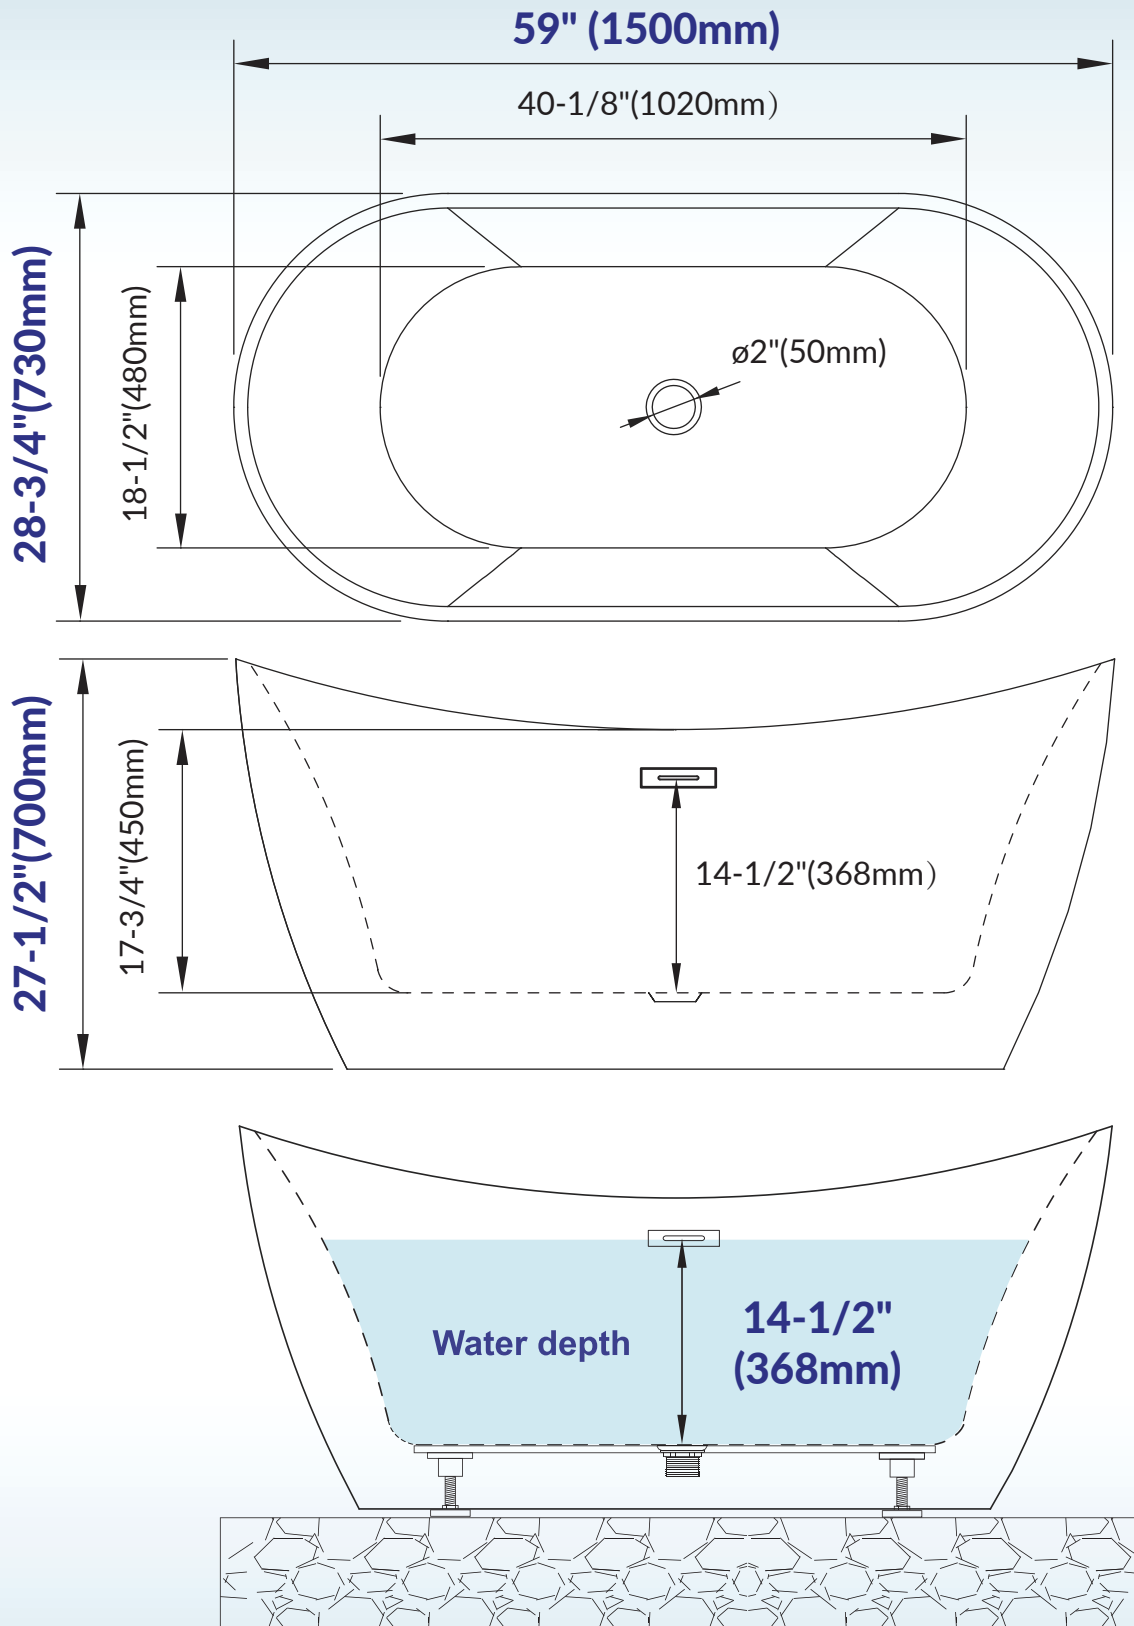

WOODBIDGE®

IMPORTANT INFORMATION

- Measurements are $\pm 1/2"$ and subject to change without notice
- Specifications & Configurations are subject to change without notice
- Please measure tub on-site before installation

- Measurements herein supersede all others published prior to publication date shown below
- Before ordering or installing, please consider future access to equipment