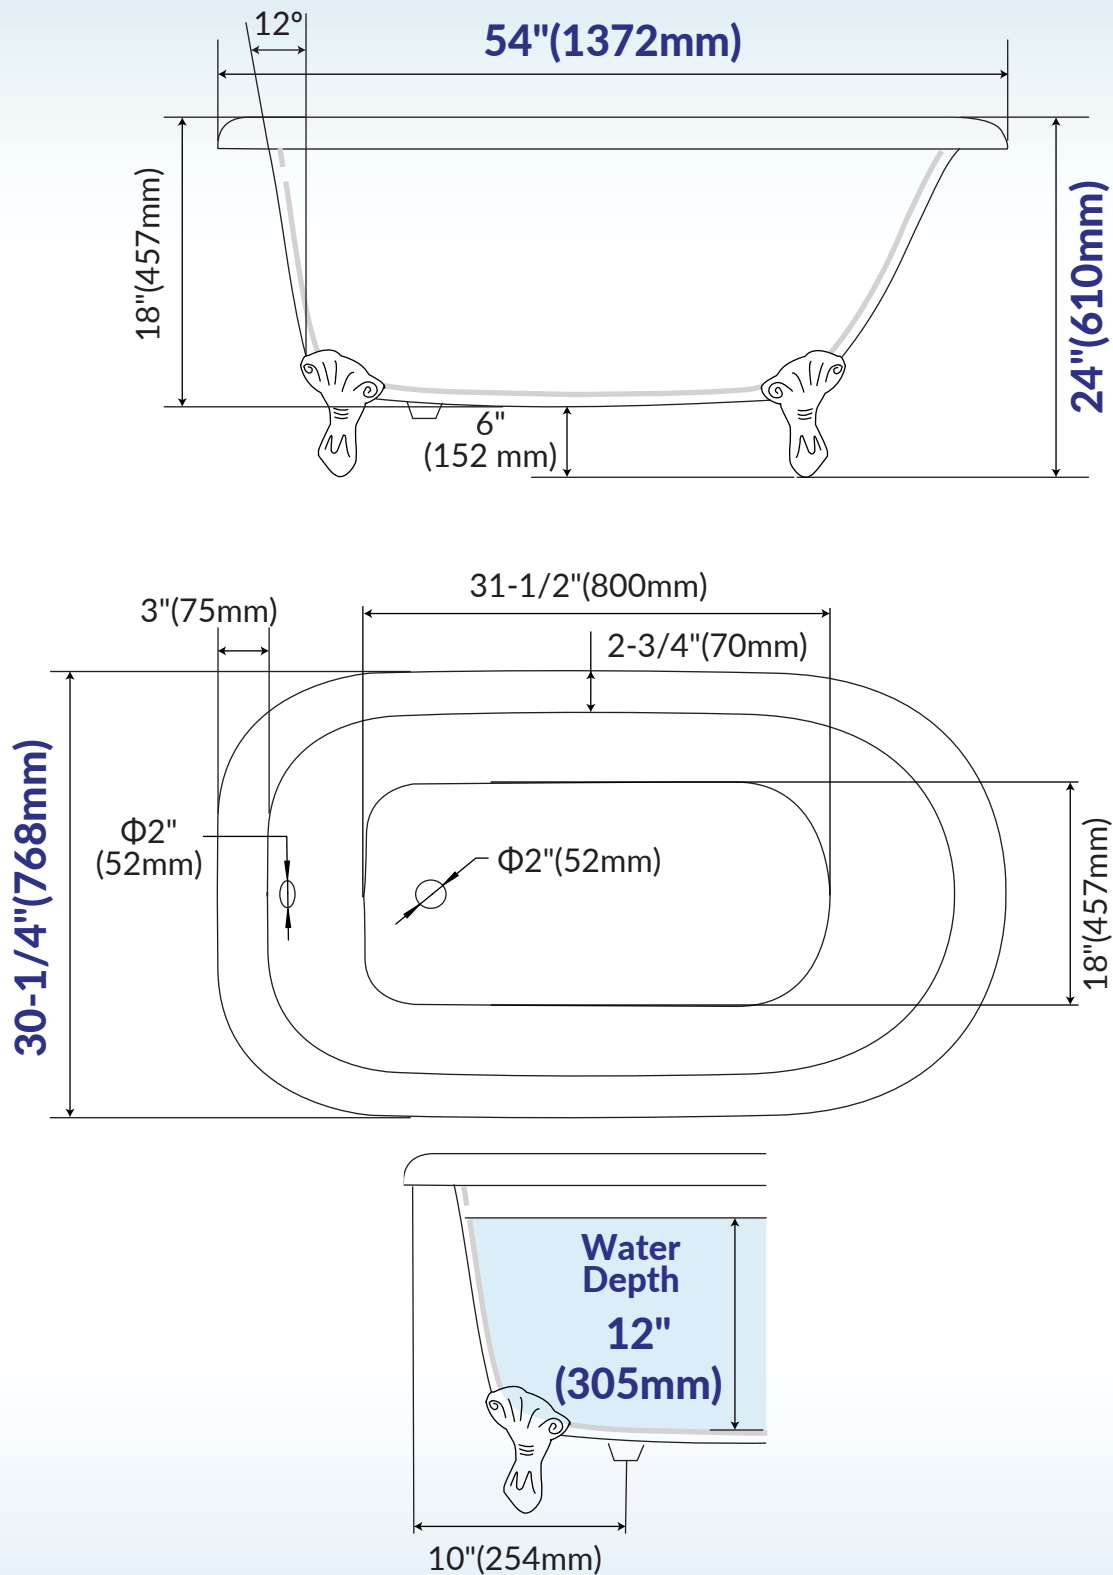

## IMPORTANT INFORMATION

- Measurements are  $\pm 1/2"$  and subject to change without notice
- Specifications & Configurations are subject to change without notice
- Please measure tub on-site before installation