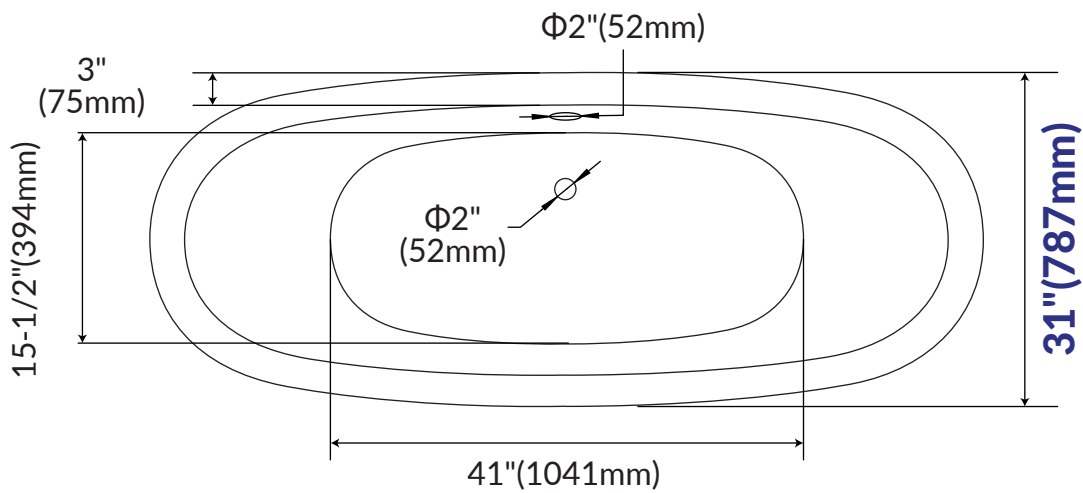

WOODBIDGE®

IMPORTANT INFORMATION

- Measurements are $\pm 1/2"$ and subject to change without notice
- Specifications & Configurations are subject to change without notice
- Please measure tub on-site before installation

- Measurements herein supersede all others published prior to publication date shown below
- Before ordering or installing, please consider future access to equipment