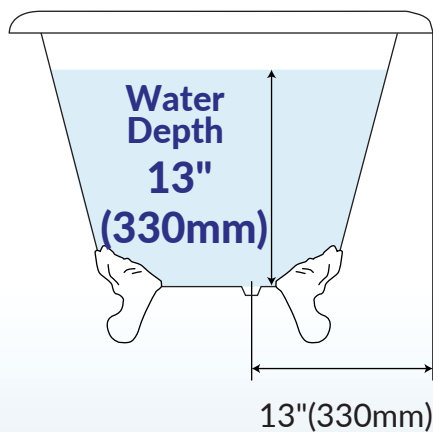

WOODBIDGE®

IMPORTANT INFORMATION

- Measurements are $\pm 1/2"$ and subject to change without notice
- Specifications & Configurations are subject to change without notice
- Please measure tub on-site before installation