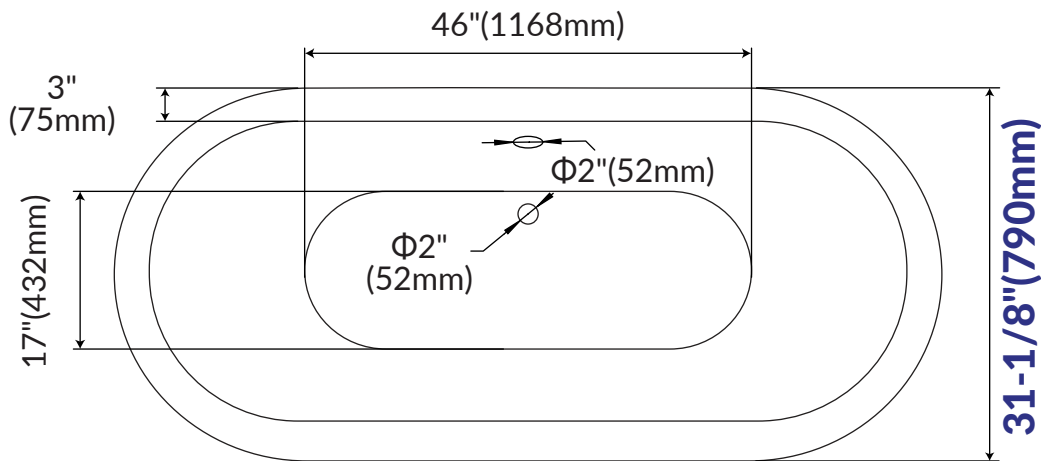

WOODBIDGE®

IMPORTANT INFORMATION

- Measurements are $\pm 1/2"$ and subject to change without notice
- Specifications & Configurations are subject to change without notice
- Please measure tub on-site before installation