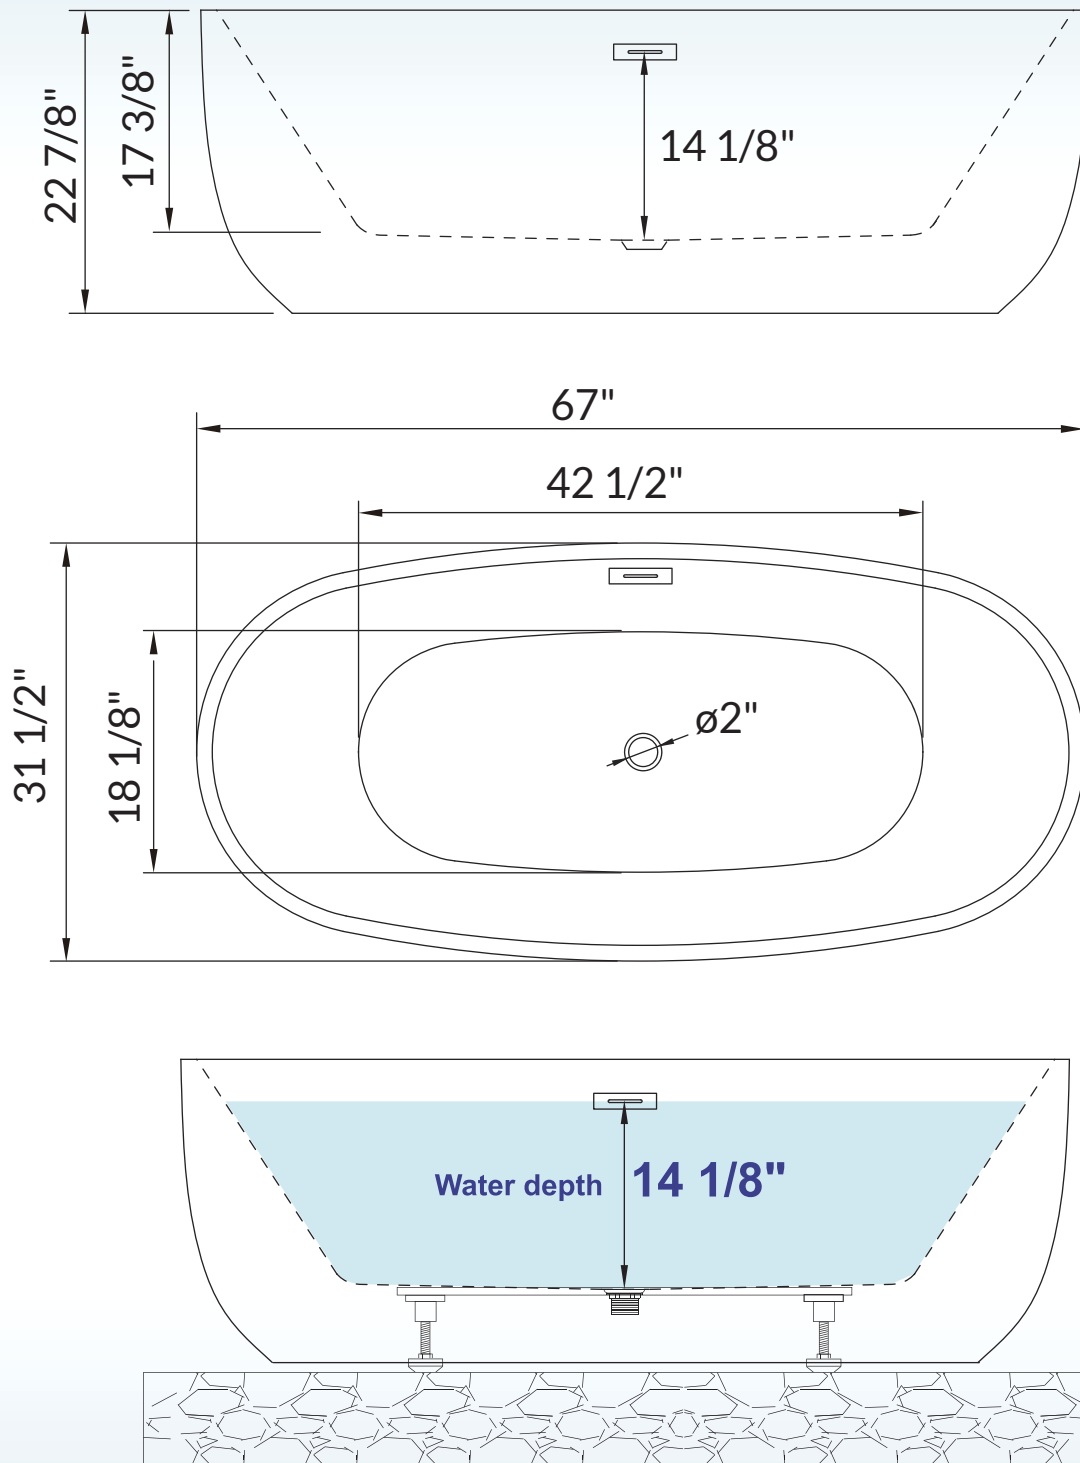

WOODBIDGE®

IMPORTANT INFORMATION

- Measurements are $\pm 1/2"$ and subject to change without notice
- Specifications & Configurations are subject to change without notice
- Please measure tub on-site before installation

- Measurements herein supersede all others published prior to publication date shown below
- Before ordering or installing, please consider future access to equipment