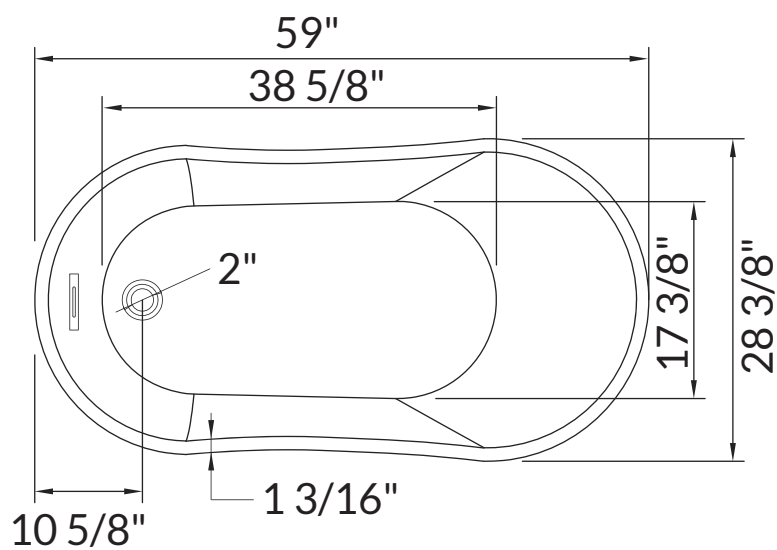

WOODBIDGE®

IMPORTANT INFORMATION

- Measurements are $\pm 1/2"$ and subject to change without notice
- Specifications & Configurations are subject to change without notice
- Please measure tub on-site before installation

- Measurements herein supersede all others published prior to publication date shown below
- Before ordering or installing, please consider future access to equipment