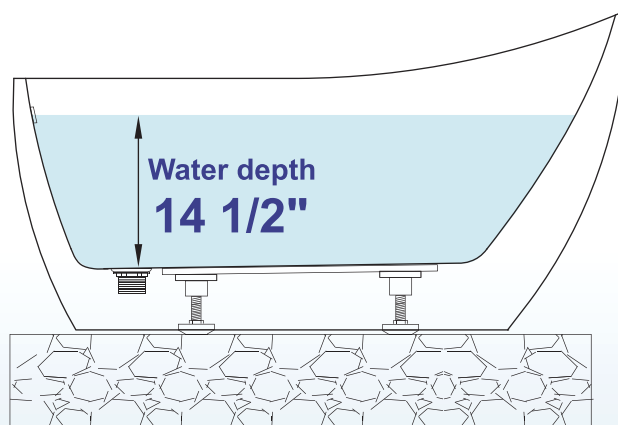

WOODBIDGE®

IMPORTANT INFORMATION

- Measurements are $\pm 1/2"$ and subject to change without notice
- Specifications & Configurations are subject to change without notice
- Please measure tub on-site before installation