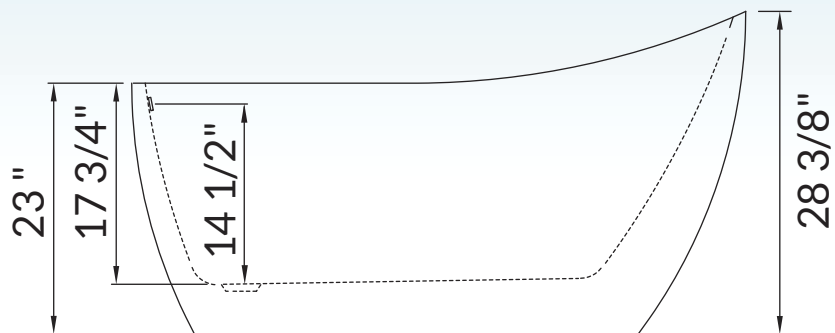

WOODBIDGE®

IMPORTANT INFORMATION

- Measurements are $\pm 1/2"$ and subject to change without notice
- Specifications & Configurations are subject to change without notice
- Please measure tub on-site before installation