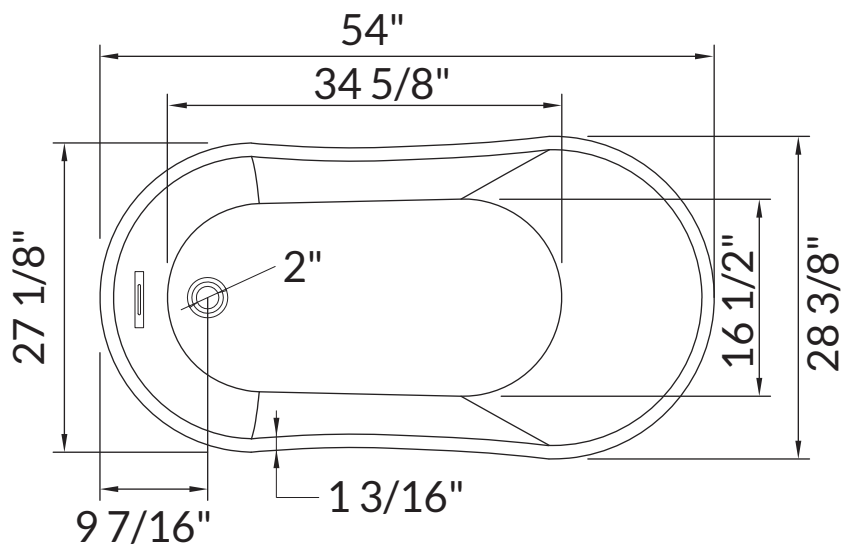

## IMPORTANT INFORMATION

- Measurements are  $\pm 1/2"$  and subject to change without notice
- Specifications & Configurations are subject to change without notice
- Please measure tub on-site before installation