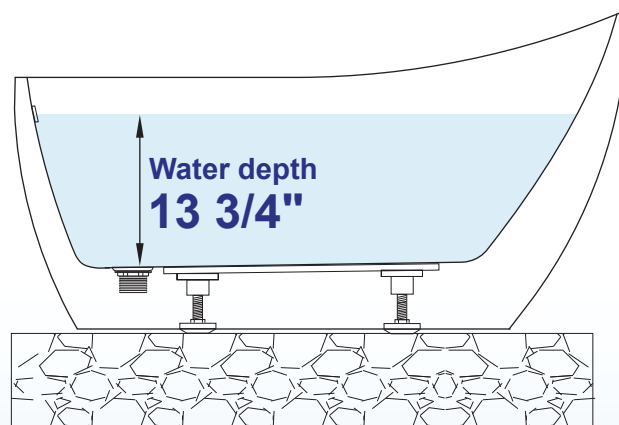

## IMPORTANT INFORMATION

- Measurements are  $\pm 1/2"$  and subject to change without notice
- Specifications & Configurations are subject to change without notice
- Please measure tub on-site before installation