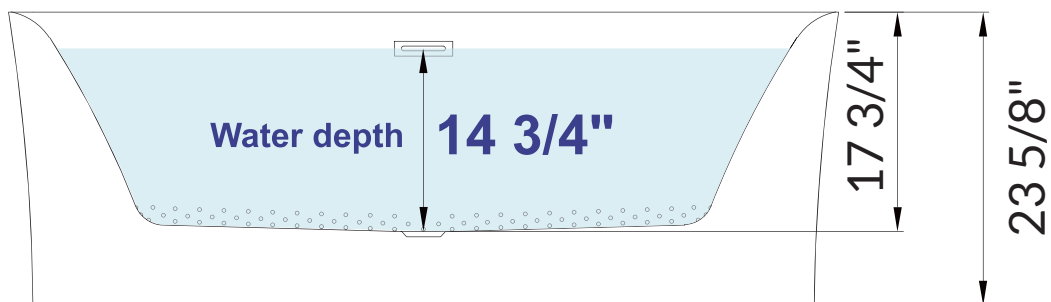

WOODBIDGE[®]

Air Bubble Freestanding Bathtub

IMPORTANT INFORMATION

- Measurements are $\pm 1/2"$ and subject to change without notice
- Specifications & Configurations are subject to change without notice
- Please measure tub on-site before installation