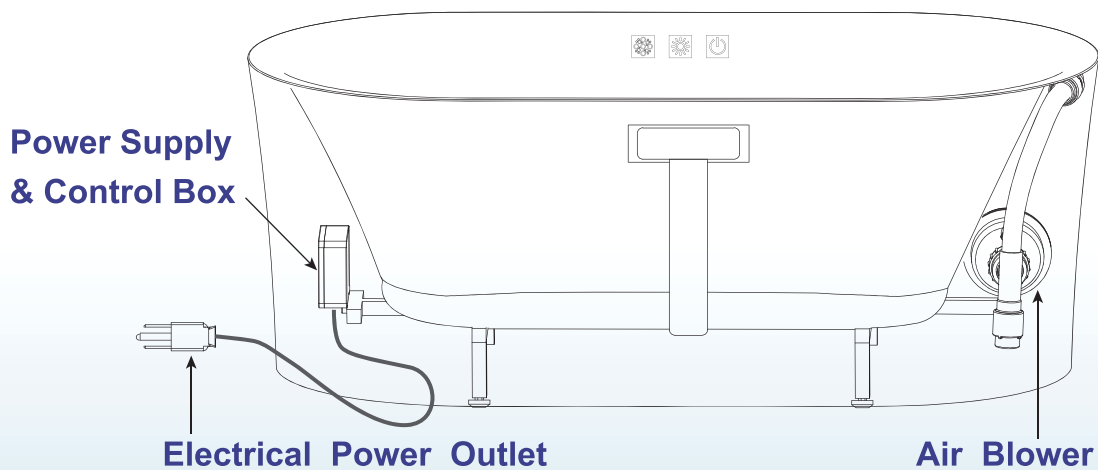

WOODBIDGE[®]

Air Bubble Freestanding Bathtub

IMPORTANT INFORMATION

- Measurements are $\pm 1/2"$ and subject to change without notice
- Specifications & Configurations are subject to change without notice
- Please measure tub on-site before installation