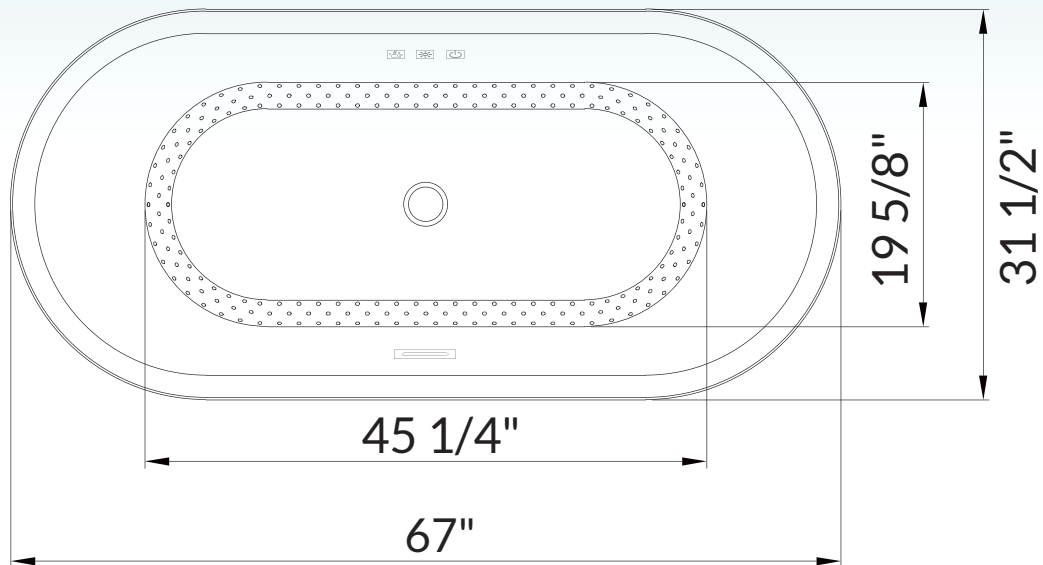

WOODBIDGE[®]

Air Bubble Freestanding Bathtub

IMPORTANT INFORMATION

- Measurements are $\pm 1/2"$ and subject to change without notice
- Specifications & Configurations are subject to change without notice
- Please measure tub on-site before installation

- Measurements herein supersede all others published prior to publication date shown below
- Before ordering or installing, please consider future access to equipment