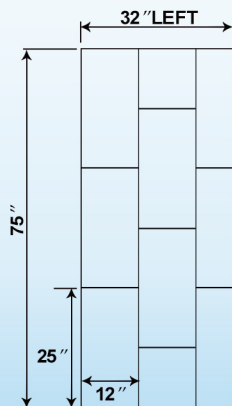

WOODBIDGE®

SWP603275-2-SB-M

WOODBIDGE Solid Surface

3-Panel Shower Wall Kit, 32-in L x 60-in W x 75-in H,
Stacked block in staggered vertical pattern. Matte
Finish, Grey

- ✓ **[KIT INCLUDES]:** kit includes one 60-in x 75-in back wall panel, two 32-in x 75-in side panels, Everything ships in 1-box
- ✓ **[EASY TO INSTALL]:** Easy to install; ideal for remodeling as panels glue-up over existing surfaces
- ✓ **[MAINTENANCE FREE]:** Easy to clean, non-porous surface resists mold, mildew and bacteria, virtually maintenance-free
- ✓ **[FINISHED EDGE]:** Side panels are designed with a clean finish outer edge. No need to add extra trim to get a finished look.
- ✓ **[FIT BASE & TUBS]:** Walls Panels can be cut to fit around a shower base or bathtub configuration
- ✓ **[DIFFERENT HEIGHTS]:** 75" Height Wall can be cut to 62", 60", 50" height to fit the bathtub or Shower base.
- ✓ **[SOLID SURFACE MATERIAL]:** Solid surface material is nonporous, the color and pattern running through the entire thickness of the product; Stains or scratches are easily repaired
- ✓ **[WARRANTY]:** Covered by a 10-year warranty