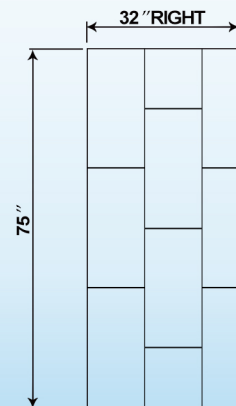

SWP603275-2-SB-M