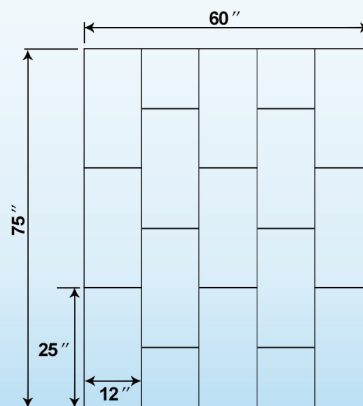

SWP603275-2-SB-M