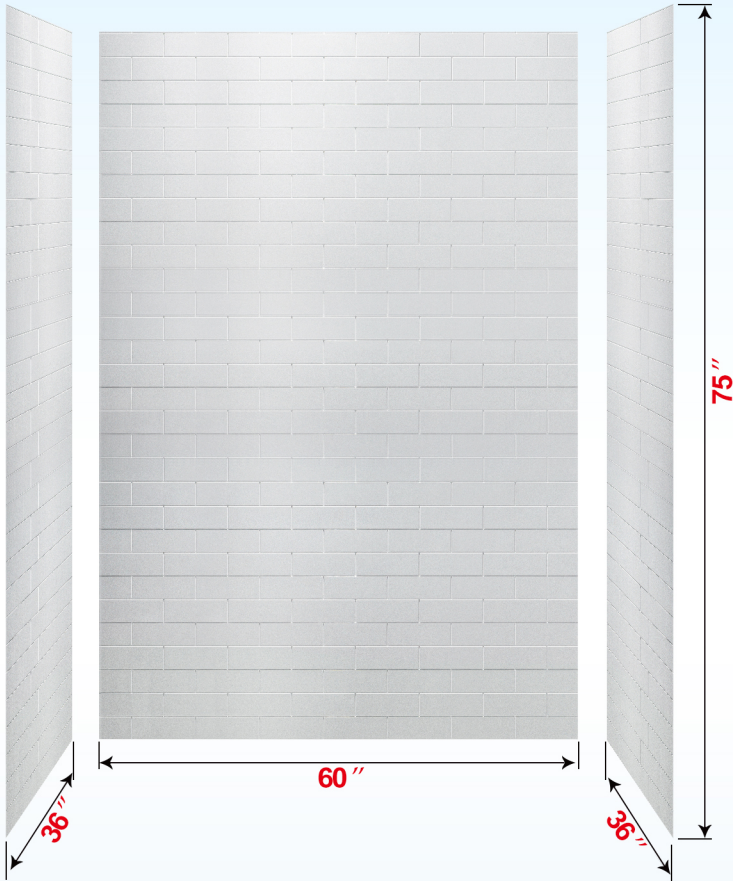

## SWP603675--1-SU-H

WOODBIDGE Solid Surface 3-Panel Shower Wall Kit, 36-in L x 60-in W x 75-in H, Staggered brick pattern, High Gloss, White

- ✓ **[KIT INCLUDES]:** kit includes one 60-in x 75-in back wall panel, two 36-in x 75-in side panels, Everything ships in 1-box
- ✓ **[EASY TO INSTALL]:** Easy to install; ideal for remodeling as panels glue-up over existing surfaces
- ✓ **[MAINTENANCE FREE]:** Easy to clean, non-porous surface resists mold, mildew and bacteria, virtually maintenance-free
- ✓ **[FINISHED EDGE]:** Side panels are designed with a clean finish outer edge. No need to add extra trim to get a finished look.
- ✓ **[FIT BASE & TUBS]:** Walls Panels can be cut to fit around a shower base or bathtub configuration
- ✓ **[DIFFERENT HEIGHTS]:** 75" Height Wall can be cut to 62", 60", 50" height to fit the bathtub or Shower base.
- ✓ **[SOLID SURFACE MATERIAL]:** Solid surface material is nonporous, the color and pattern running through the entire thickness of the product; Stains or scratches are easily repaired
- ✓ **[WARRANTY]:** Covered by a 10-year warranty