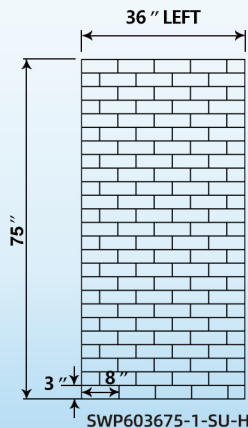

## SWP603675--1-SU-H

WOODBIDGE Solid Surface 3-Panel Shower Wall Kit, 36-in L x 60-in W x 75-in H, Staggered brick pattern, High Gloss, White

- ✓ **[KIT INCLUDES]:** kit includes one 60-in x 75-in back wall panel, two 36-in x 75-in side panels, Everything ships in 1-box
- ✓ **[EASY TO INSTALL]:** Easy to install; ideal for remodeling as panels glue-up over existing surfaces
- ✓ **[MAINTENANCE FREE]:** Easy to clean, non-porous surface resists mold, mildew and bacteria, virtually maintenance-free
- ✓ **[FINISHED EDGE]:** Side panels are designed with a clean finish outer edge. No need to add extra trim to get a finished look.
- ✓ **[FIT BASE & TUBS]:** Walls Panels can be cut to fit around a shower base or bathtub configuration
- ✓ **[DIFFERENT HEIGHTS]:** 75" Height Wall can be cut to 62", 60", 50" height to fit the bathtub or Shower base.
- ✓ **[SOLID SURFACE MATERIAL]:** Solid surface material is nonporous, the color and pattern running through the entire thickness of the product; Stains or scratches are easily repaired
- ✓ **[WARRANTY]:** Covered by a 10-year warranty