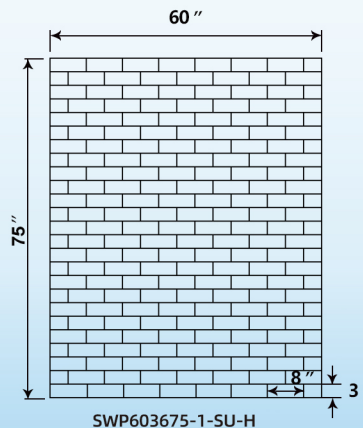

SWP603675-1-SU-H