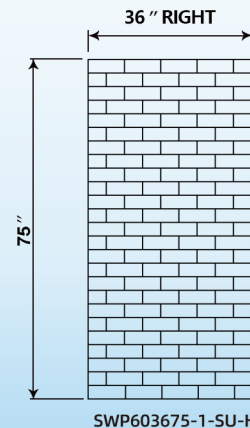

SWP603675-1-SU-H