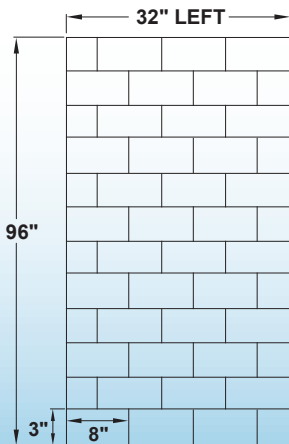

WOODBIDGE®

SWP603296-1-SU-H

WOODBIDGE Solid Surface 3-Panel Shower Wall Kit, 32-in L x 60-in W x 96-in H, Staggered brick pattern, High Gloss , White

- ✓ **[KIT INCLUDES]:** Kit includes one 60-in x 96-in back wall panel, two 32-in x 96-in side panels , Everything ships in 1-box
- ✓ **[EASY TO INSTALL]:** Easy to install; ideal for remodeling as panels glue-up over existing surfaces
- ✓ **[MAINTENANCE FREE]:** Easy to clean, non-porous surface resists mold, mildew and bacteria, virtually maintenance-free
- ✓ **[FINISHED EDGE]:** Side panels are designed with a clean finish outer edge. No need to add extra trim to get a finished look.
- ✓ **[FIT BASE & TUBS]:** Walls Panels can be cut to fit around a shower base or bathtub configuration
- ✓ **[DIFFERENT HEIGHTS]:** 96" Height Wall can be cut to 60" , 78" , 80" height to fit the bathtub or Shower base.
- ✓ **[SOLID SURFACE MATERIAL]:** Solid surface material is nonporous, the color and pattern running through the entire thickness of the product ; Stains or scratches are easily repaired
- ✓ **[WARRANTY]:** Covered by a 10-year warranty