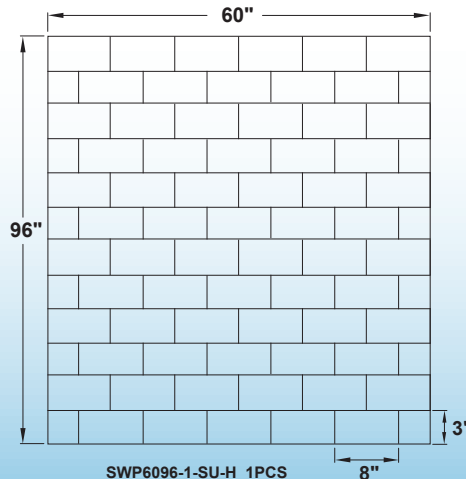

WOODBIDGE®

SWP603296-1-SU-H

WOODBIDGE Solid Surface 3-Panel Shower Wall Kit, 32-in L x 60-in W x 96-in H, Staggered brick pattern, High Gloss , White

- ✓ **[KIT INCLUDES]:** Kit includes one 60-in x 96-in back wall panel, two 32-in x 96-in side panels , Everything ships in 1-box
- ✓ **[EASY TO INSTALL]:** Easy to install; ideal for remodeling as panels glue-up over existing surfaces
- ✓ **[MAINTENANCE FREE]:** Easy to clean, non-porous surface resists mold, mildew and bacteria, virtually maintenance-free
- ✓ **[FINISHED EDGE]:** Side panels are designed with a clean finish outer edge. No need to add extra trim to get a finished look.
- ✓ **[FIT BASE & TUBS]:** Walls Panels can be cut to fit around a shower base or bathtub configuration
- ✓ **[DIFFERENT HEIGHTS]:** 96" Height Wall can be cut to 60" , 78" , 80" height to fit the bathtub or Shower base.
- ✓ **[SOLID SURFACE MATERIAL]:** Solid surface material is nonporous, the color and pattern running through the entire thickness of the product ; Stains or scratches are easily repaired
- ✓ **[WARRANTY]:** Covered by a 10-year warranty

SWP3296-1-SU-H 1PCS

SWP6096-1-SU-H 1PCS

SWP3296-1-SU-H 1PCS