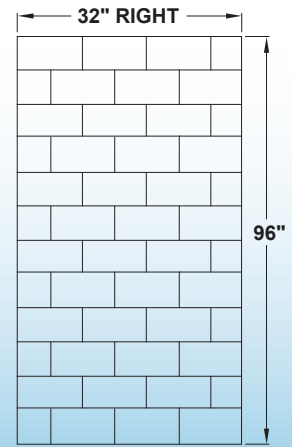

SWP3296-1-SU-H 1PCS