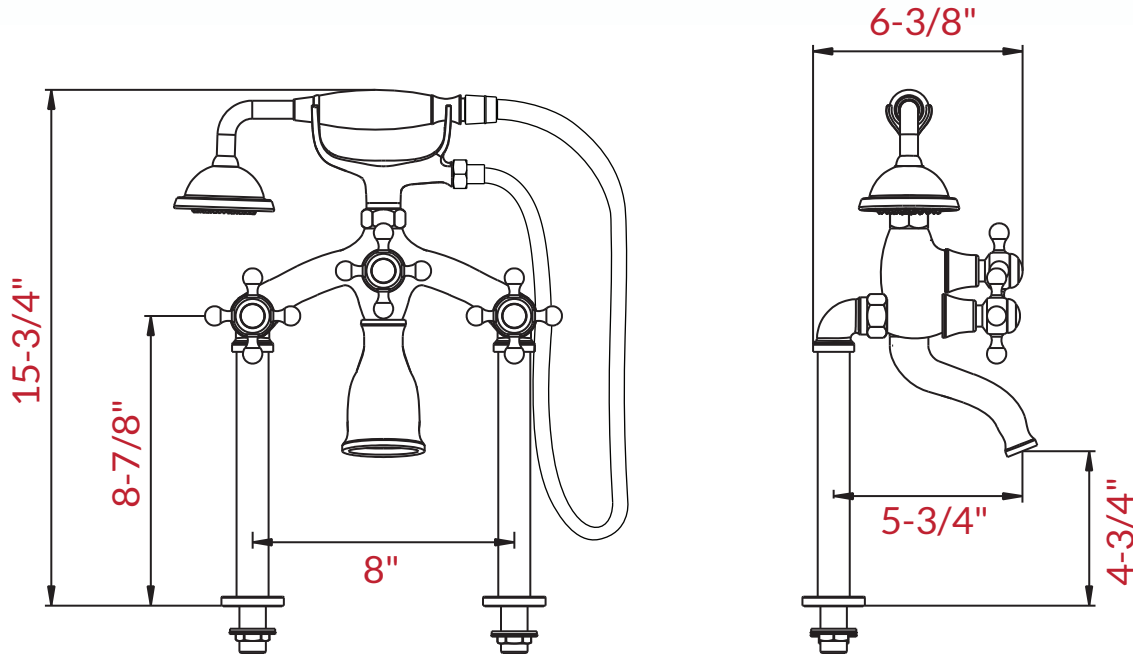

WOODBIDGE®

F0030BN F0031CH
F0032MB F0033ORB
F0034PG

DECK-MOUNT FAUCET

BATHROOM WALL FAUCET

ATTENTION! Dimensions may vary by up to 3/8". It is highly recommended to pull all dimensions of actual model for installation and measuring purposes.

ATTENTION! Measurements in inches are rounded to the nearest 1/8".

Minimum flow rate 6.6 GPM at 60 PSI

www.woodbridgebath.com