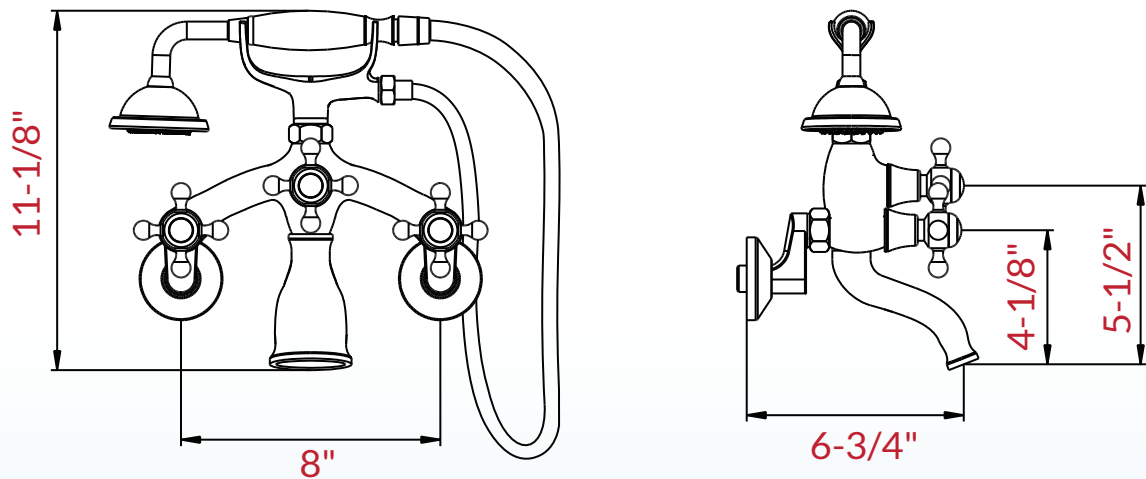

WOODBIDGE®

F0030BN F0031CH
F0032MB F0033ORB
F0034PG

DECK-MOUNT FAUCET

BATHROOM WALL FAUCET

ATTENTION! Dimensions may vary by up to 3/8". It is highly recommended to pull all dimensions of actual model for installation and measuring purposes.

ATTENTION! Measurements in inches are rounded to the nearest 1/8".

Minimum flow rate 6.6 GPM at 60 PSI

www.woodbridgebath.com