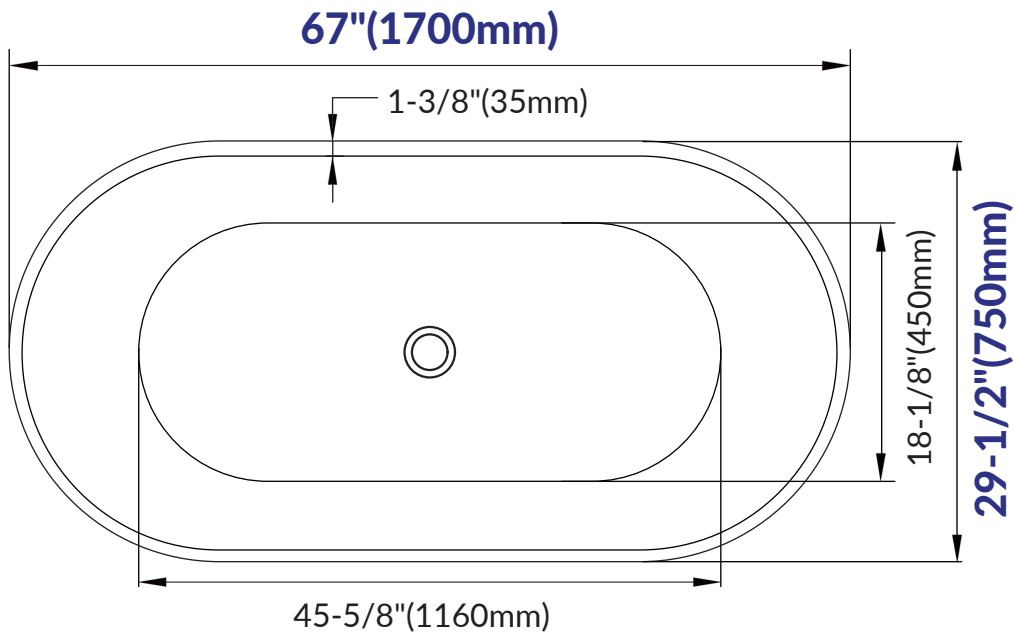

## IMPORTANT INFORMATION

- Measurements are  $\pm 1/2"$  and subject to change without notice
- Specifications & Configurations are subject to change without notice
- Please measure tub on-site before installation
- Measurements herein supersede all others published prior to publication date shown below
- Before ordering or installing, please consider future access to equipment