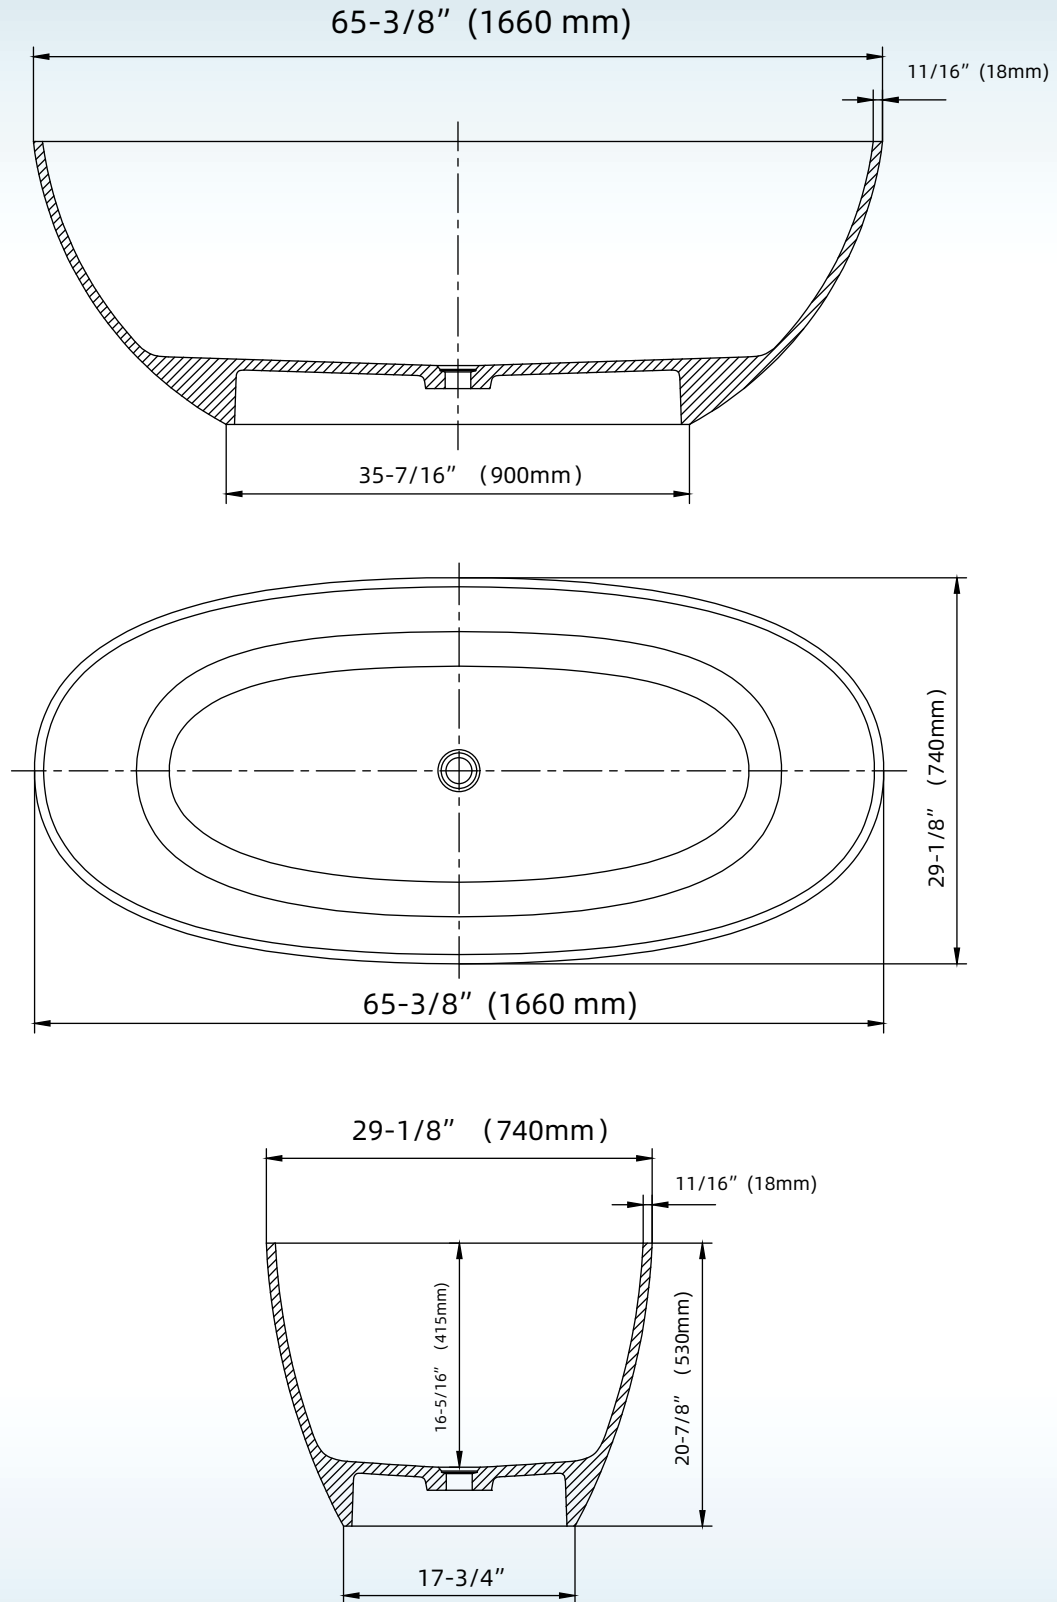

WOODBIDGE®

IMPORTANT INFORMATION

- Measurements are $\pm 1/2"$ and subject to change without notice
- Specifications & Configurations are subject to change without notice
- Please measure tub on-site before installation
- Please note that installer(s) must be certified or warranty will be voided
- Measurements herein supersede all others published prior to publication date shown below
- Before ordering or installing, please consider future access to equipment