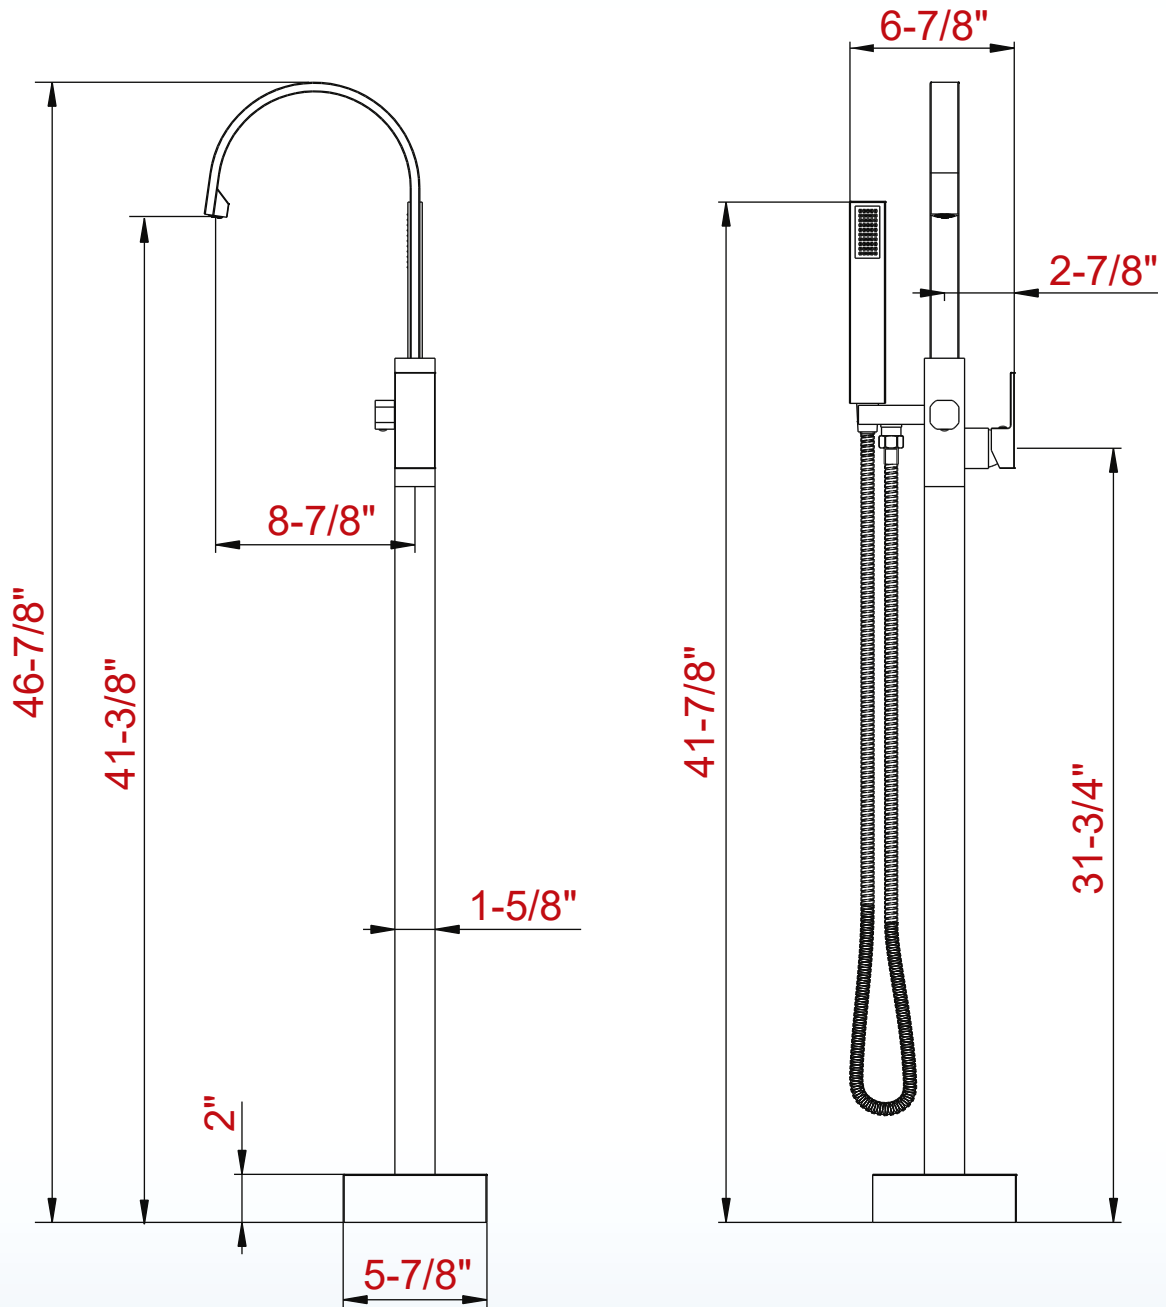

**WOODBIDGE®**

**F0060BN F0061CH  
F0062MB F0063BG  
F0064ORB**

**ATTENTION!**Dimensions may vary by up to 3/8".It is highly recommended to get all dimensions of actual model for installation and measuring purposes.

**ATTENTION!** Measurements in inches are rounded to the nearest 1/8 ".

[www.woodbridgebath.com](http://www.woodbridgebath.com)