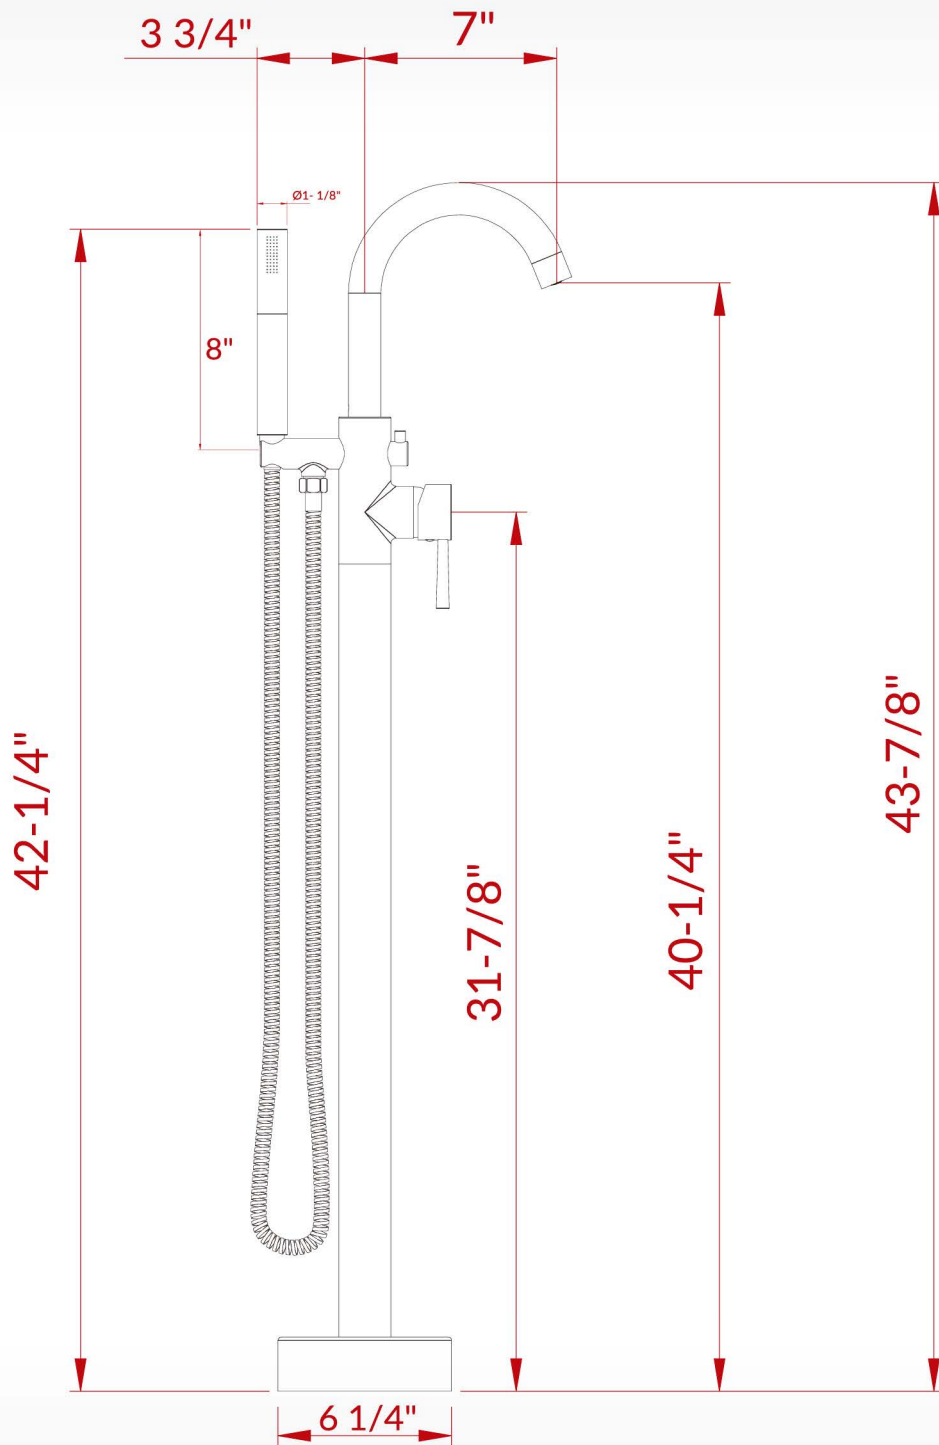

# WOODBIDGE®

**ATTENTION!** Dimensions may vary by up to  $\frac{3}{8}''$ . It is highly recommended to get all dimensions of actual model for installation and measuring purposes.

**ATTENTION!** Measurements in inches are rounded to the nearest  $\frac{1}{8}''$ .