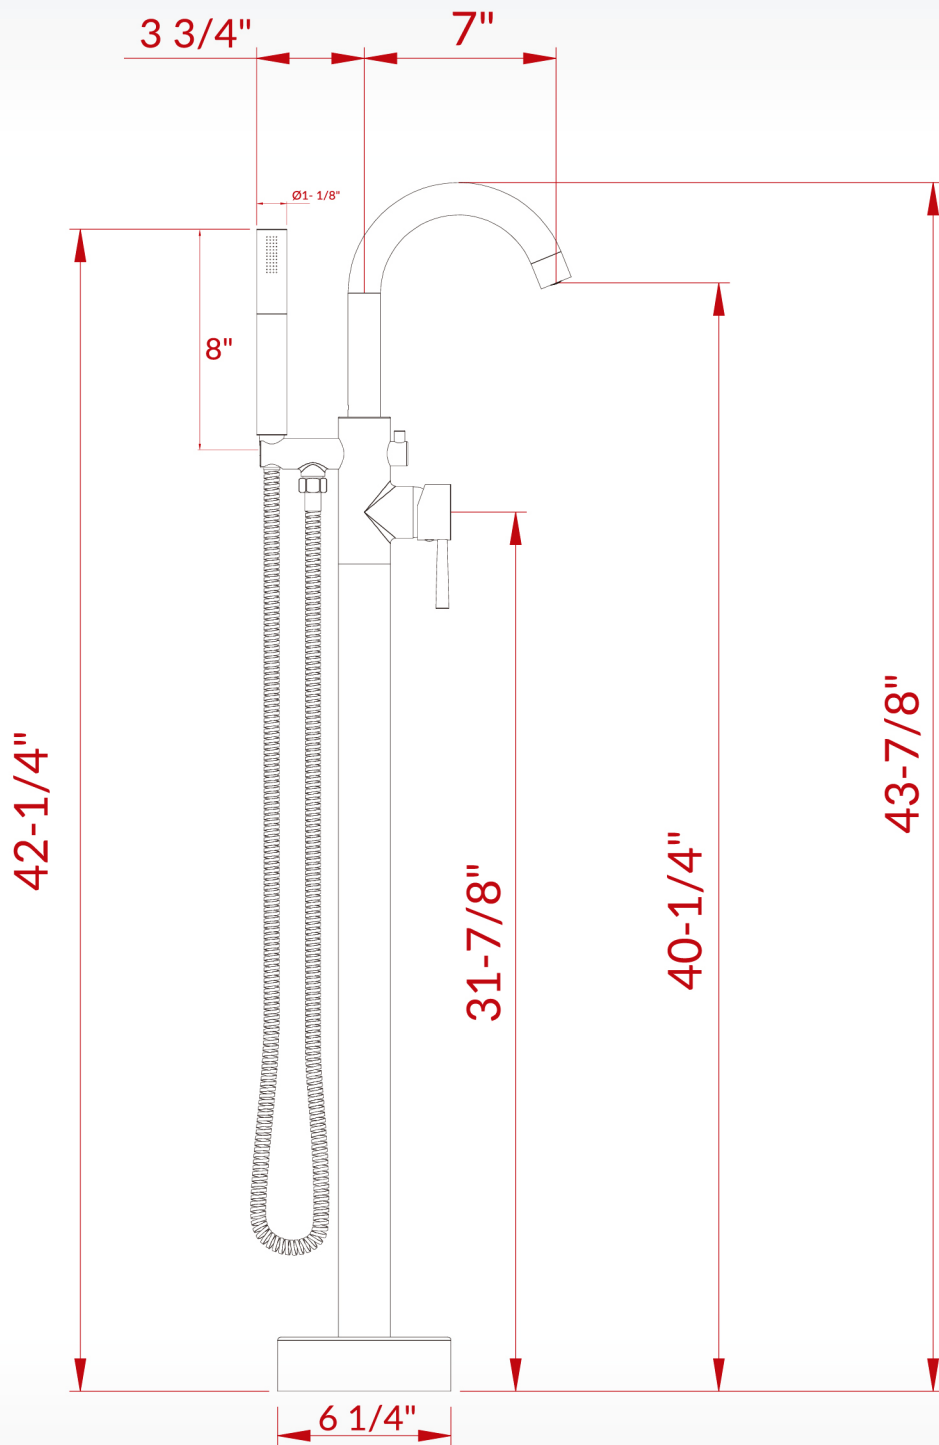

# WOODBIDGE®

**ATTENTION!** Dimensions may vary by up to  $\frac{3}{8}$ ". It is highly recommended to get all dimensions of actual model for installation and measuring purposes.

**ATTENTION!** Measurements in inches are rounded to the nearest  $\frac{1}{8}$ ".